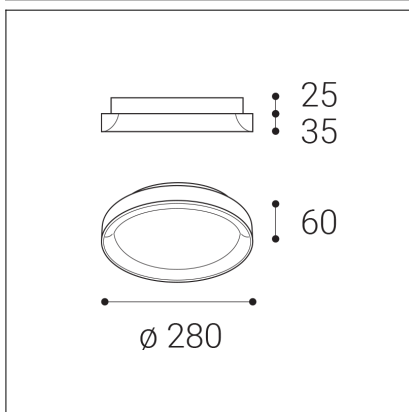

BELLA SLIM 28, B

Code:	1274573D
Color:	BLACK / 9017
Material:	ALUMINIUM/PMMA
Power:	20W
Color temperature:	2700K/3000K/4000K
Lumen output:	1400lm
Efficacy:	70lm/W
Color rendering index:	90+
SDCM:	< 3
Light beam angle:	160°
Light Source:	LED
Dimmable:	DALI/PUSH
LED lifetime:	L80B20 50.000h
Driver:	500 mA
Voltage / Frequency:	220-240V AC, 50-60Hz
Dimensions luminaire:	d280x60 mm
Product weight kg:	1.4
Package dimensions:	320x320x70 mm
Remark:	wall mountable - yes