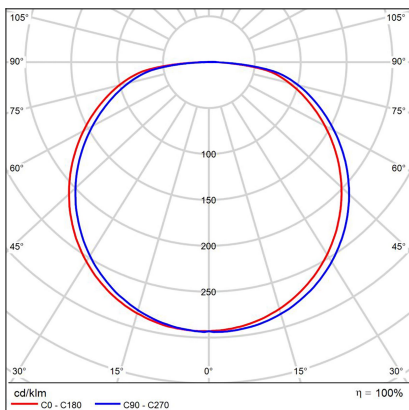

BELLA SLIM 28, B

Code:	1274573D
Color:	BLACK / 9017
Material:	ALUMINIUM/PMMA
Power:	20W
Color temperature:	2700K/3000K/4000K
Lumen output:	1400lm
Efficacy:	70lm/W
Color rendering index:	90+
SDCM:	< 3
Light beam angle:	160°
Light Source:	LED
Dimmable:	DALI/PUSH
LED lifetime:	L80B20 50.000h
Driver:	500 mA
Voltage / Frequency:	220-240V AC, 50-60Hz
Dimensions luminaire:	d280x60 mm
Product weight kg:	1.4
Package dimensions:	320x320x70 mm
Remark:	wall mountable - yes