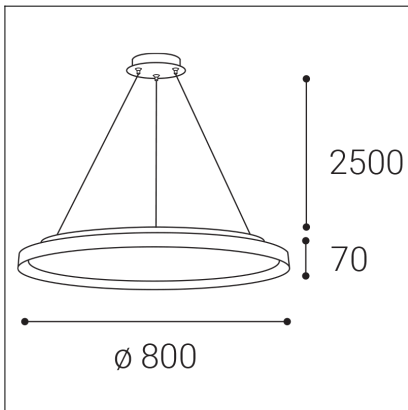

MOON 80 P/N-Z, G

Code: 3275077D

Color: GOLD / 1036

Material: METAL/PMMA

Power: 88W (76+12)

Color temperature: 2700K/3000K/4000K

Lumen output: 5320+840lm

Efficacy: 70lm/W

Color rendering index: 90+

SDCM: < 3

Light beam angle: 160°

Light Source: LED

Dimmable: DALI/PUSH

LED lifetime: L80B20 50.000h

Driver: 1900 + 300 mA

Voltage / Frequency: 220-240V AC, 50-60Hz

Dimensions luminaire: d800x70 mm

Product weight kg: 14

Length suspension: 2500 mm

Package dimensions: 860x860x95+660x660x120 mm