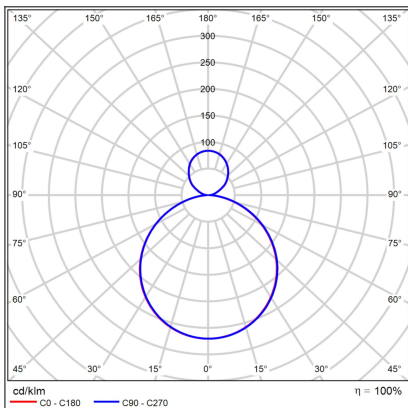

MOON 80 P/N-Z, G

Code: 3275077D

Color: GOLD / 1036

Material: METAL/PMMA

Power: 88W (76+12)

Color temperature: 2700K/3000K/4000K

Lumen output: 5320+840lm

Efficacy: 70lm/W

Color rendering index: 90+

SDCM: < 3

Light beam angle: 160°

Light Source: LED

Dimmable: DALI/PUSH

LED lifetime: L80B20 50.000h

Driver: 1900 + 300 mA

Voltage / Frequency: 220-240V AC, 50-60Hz

Dimensions luminaire: d800x70 mm

Product weight kg: 14

Length suspension: 2500 mm

Package dimensions: 860x860x95+660x660x120 mm