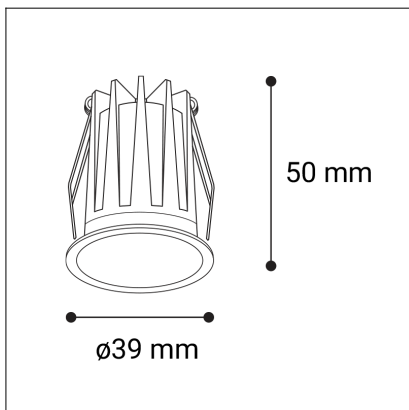

NINO XS, W

Code:	2560951D
Color:	WHITE / 9003
Material:	ALUMINIUM/PC
Power:	3W
Color temperature:	3000K/3500K/4000K
Lumen output:	150lm
Efficacy:	50lm/W
Color rendering index:	90+
SDCM:	< 3
Light beam angle:	38°
Unified Glare Rating:	< 19
Light Source:	LED
Dimmable:	DALI/PUSH
LED lifetime:	L80B20 50.000h
Driver:	300 mA
Voltage / Frequency:	220-240V AC, 50-60Hz
Dimensions luminaire:	d39x50 mm
Product weight kg:	0.15
Package dimensions:	105x65x50 mm