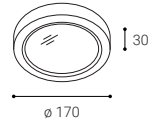

EIKO ON

EIKO ON

EIKO ON M

#	W	K	lm	
1470451	12	3000/3500/4000	780	-

W 120° < 3 m²

EIKO ON L

#	W	K	lm	
1470551	18	3000/3500/4000	1170	-

W 120° < 5 m²