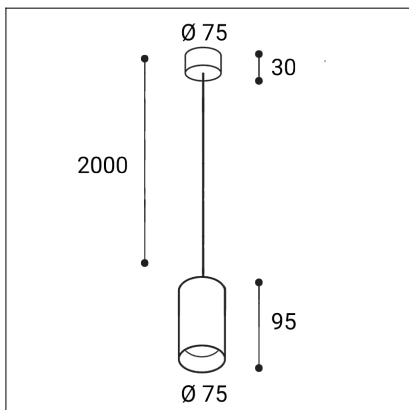

TINY II M Z, W

| | |
|-------------------------------|-------------------------|
| Code: | 3480451DT |
| Color: | WHITE / 9016 |
| Material: | ALUMINIUM/PMMA |
| Power: | 11W |
| Color temperature: | 3000K/3500K/4000K |
| Lumen output: | 970lm |
| Efficacy: | 90lm/W |
| Color rendering index: | 90+ |
| SDCM: | < 3 |
| Light beam angle: | 38° |
| Light Source: | LED |
| Dimmable: | TRIAC |
| LED lifetime: | L80 B20 50.000h |
| Driver: | 260 mA |
| Voltage / Frequency: | 220-240V AC, 50-60Hz |
| Dimensions luminaire: | d75x95 mm |
| Product weight kg: | 0.6 |
| Length suspension: | 2000 mm |
| Package dimensions: | 80x80x115+140x120x70 mm |