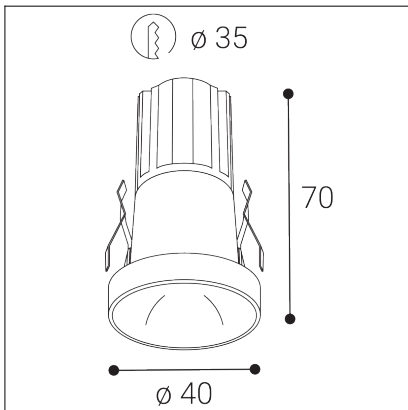

# SPOT MINI A, W

|                               |                      |
|-------------------------------|----------------------|
| <b>Code:</b>                  | 2050251DT            |
| <b>Color:</b>                 | WHITE / 9010         |
| <b>Material:</b>              | ALUMINIUM/PMMA       |
| <b>Power:</b>                 | 7W                   |
| <b>Color temperature:</b>     | 3000K/3500K/4000K    |
| <b>Lumen output:</b>          | 490lm                |
| <b>Efficacy:</b>              | 70lm/W               |
| <b>Color rendering index:</b> | 90+                  |
| <b>SDCM:</b>                  | < 3                  |
| <b>Light beam angle:</b>      | 30°                  |
| <b>Light Source:</b>          | LED                  |
| <b>Dimmable:</b>              | TRIAC                |
| <b>LED lifetime:</b>          | L80B20 50.000h       |
| <b>Driver:</b>                | 150 mA               |
| <b>Voltage / Frequency:</b>   | 220-240V AC, 50-60Hz |
| <b>Dimensions luminaire:</b>  | d40x70 mm            |
| <b>Package dimensions:</b>    | 100x100x130 mm       |