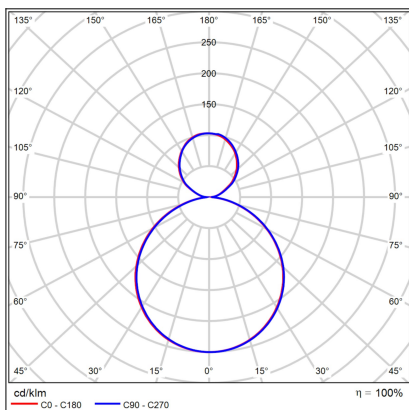

MOON 60, B

Code: 1274973D
Color: BLACK / 9017
Material: METAL/PMMA
Power: 60W (50+10)
Color temperature: 2700K/3000K/4000K
Lumen output: 3500+700lm
Efficacy: 70lm/W
Color rendering index: 90+
SDCM: < 3
Light beam angle: 160°
Light Source: LED
Dimmable: DALI/PUSH
LED lifetime: L80B20 50.000h
Driver: 1200 + 250 mA
Voltage / Frequency: 220-240V AC, 50-60Hz
Dimensions luminaire: d600x70 mm
Product weight kg: 5.5
Package dimensions: 660x660x95 mm
Remark: wall mountable - yes