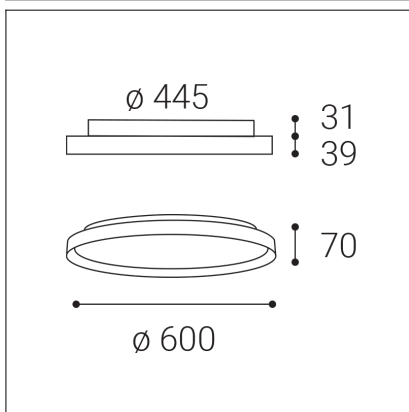

MOON 60, B

Code: 1274973D
Color: BLACK / 9017
Material: METAL/PMMA
Power: 60W (50+10)
Color temperature: 2700K/3000K/4000K
Lumen output: 3500+700lm
Efficacy: 70lm/W
Color rendering index: 90+
SDCM: < 3
Light beam angle: 160°
Light Source: LED
Dimmable: DALI/PUSH
LED lifetime: L80B20 50.000h
Driver: 1200 + 250 mA
Voltage / Frequency: 220-240V AC, 50-60Hz
Dimensions luminaire: d600x70 mm
Product weight kg: 5.5
Package dimensions: 660x660x95 mm
Remark: wall mountable - yes