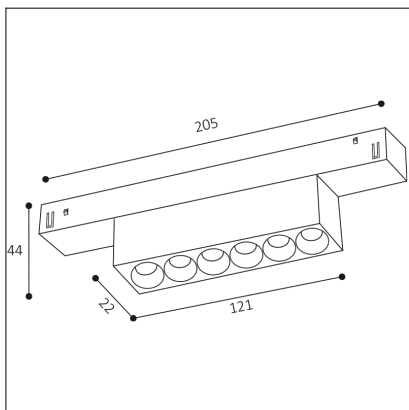

# MAGLASER III 12, W

<b>Code:</b>	6482081DTW
<b>Color:</b>	WHITE / 9003
<b>Material:</b>	ALUMINIUM/PC
<b>Power:</b>	6W
<b>Color temperature:</b>	2700K-6500K
<b>Lumen output:</b>	534lm
<b>Efficacy:</b>	89lm/W
<b>Color rendering index:</b>	90+
<b>SDCM:</b>	< 3
<b>Light beam angle:</b>	38°
<b>Unified Glare Rating:</b>	< 16
<b>Light Source:</b>	LED
<b>Dimmable:</b>	DALI TW
<b>LED lifetime:</b>	L80B20 50.000h
<b>Driver:</b>	150 mA
<b>Voltage / Frequency:</b>	48V DC
<b>Dimensions luminaire:</b>	121x22x44 mm
<b>Product weight kg:</b>	0.1
<b>Packing carton:</b>	48
<b>Package dimensions:</b>	135x50x30 mm