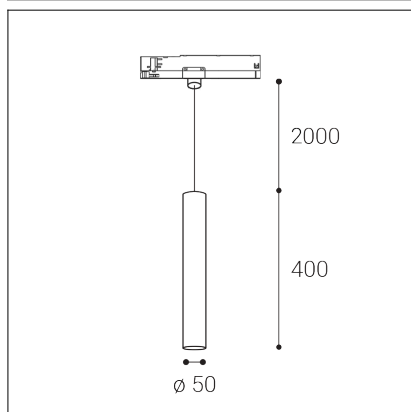

TRACK MIKY 40 Z, B

Code:	7091843DT
Color:	BLACK / 9005
Material:	ALUMINIUM/PMMA
Power:	10W
Color temperature:	4000K
Lumen output:	800lm
Efficacy:	80lm/W
Color rendering index:	90+
SDCM:	< 3
Light beam angle:	36°
Light Source:	LED
Dimmable:	TRIAC
LED lifetime:	L80B20 50.000h
Driver:	250 mA
Voltage / Frequency:	220-240V AC, 50-60Hz
Dimensions luminaire:	d50x400 mm
Product weight kg:	0.7
Length suspension:	2000 mm
Package dimensions:	70x60x420 mm
Remark:	Compatible with GLOBAL, STUCCHI, POWERGEAR, EUTRAC, IVELA