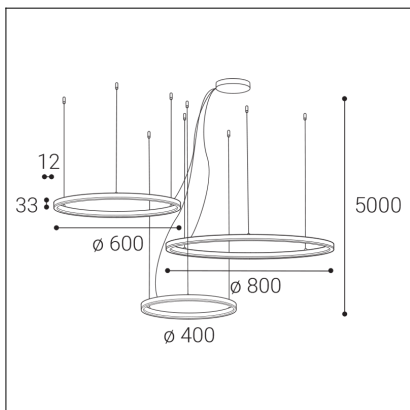

CIRCLE SET 3 P-Z, N

Code:	3274776DT
Color:	NICKEL / 7032
Material:	ALUMINIUM/PMMA
Power:	136W
Color temperature:	2700K/3000K/4000K
Lumen output:	12100lm
Efficacy:	89lm/W
Color rendering index:	90+
SDCM:	< 3
Light beam angle:	160°
Light Source:	LED
Dimmable:	TRIAC
LED lifetime:	L80B20 50.000h
Driver:	3x 750 + 1050 mA
Voltage / Frequency:	220-240V AC, 50-60Hz
Dimensions luminaire:	d400+d600+d800x33 mm
Product weight kg:	4.8
Packing carton:	1
Length suspension:	5000 mm
Package dimensions:	870x870x115 mm