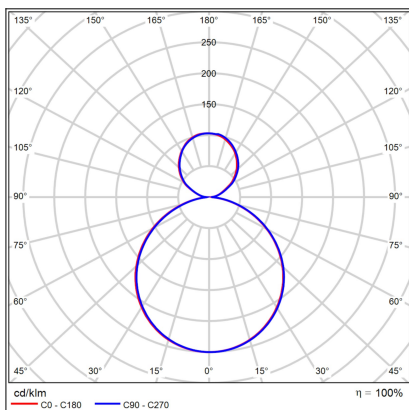

MOON 60 P/N-Z, B

Code:	3274973D
Color:	BLACK / 9017
Material:	METAL/PMMA
Power:	60W (50+10)
Color temperature:	2700K/3000K/4000K
Lumen output:	3500+700lm
Efficacy:	70lm/W
Color rendering index:	90+
SDCM:	< 3
Light beam angle:	160°
Light Source:	LED
Dimmable:	DALI/PUSH
LED lifetime:	L80B20 50.000h
Driver:	1200 + 250 mA
Voltage / Frequency:	220-240V AC, 50-60Hz
Dimensions luminaire:	d600x70 mm
Product weight kg:	8
Length suspension:	2500 mm
Package dimensions:	660x660x95+460x460x120 mm