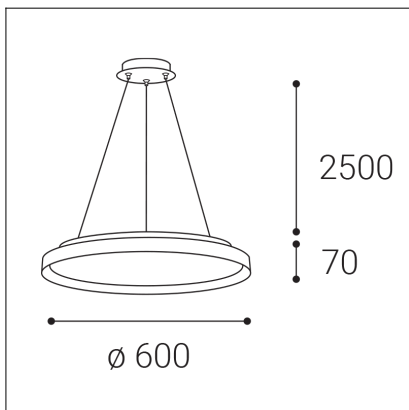

MOON 60 P/N-Z, B

Code:	3274973D
Color:	BLACK / 9017
Material:	METAL/PMMA
Power:	60W (50+10)
Color temperature:	2700K/3000K/4000K
Lumen output:	3500+700lm
Efficacy:	70lm/W
Color rendering index:	90+
SDCM:	< 3
Light beam angle:	160°
Light Source:	LED
Dimmable:	DALI/PUSH
LED lifetime:	L80B20 50.000h
Driver:	1200 + 250 mA
Voltage / Frequency:	220-240V AC, 50-60Hz
Dimensions luminaire:	d600x70 mm
Product weight kg:	8
Length suspension:	2500 mm
Package dimensions:	660x660x95+460x460x120 mm