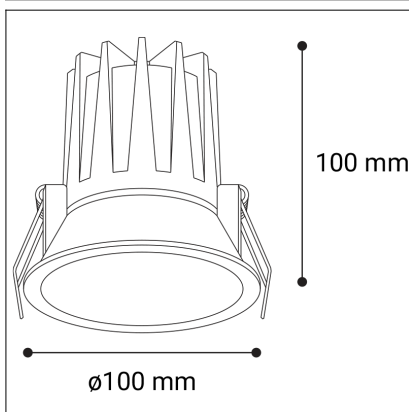

# NINO L, B

<b>Code:</b> 2561273DT
<b>Color:</b> BLACK / 9005
<b>Material:</b> ALUMINIUM/PC
<b>Power:</b> 15W
<b>Color temperature:</b> 2700K/3000K/4000K
<b>Lumen output:</b> 1050lm
<b>Efficacy:</b> 70lm/W
<b>Color rendering index:</b> 90+
<b>SDCM:</b> < 3
<b>Light beam angle:</b> 40°
<b>Unified Glare Rating:</b> < 19
<b>Light Source:</b> LED
<b>Dimmable:</b> TRIAC
<b>LED lifetime:</b> L80B20 50.000h
<b>Driver:</b> 350 mA
<b>Voltage / Frequency:</b> 220-240V AC, 50-60Hz
<b>Dimensions luminaire:</b> d100x100 mm
<b>Product weight kg:</b> 0.3
<b>Package dimensions:</b> 120x120x125 mm