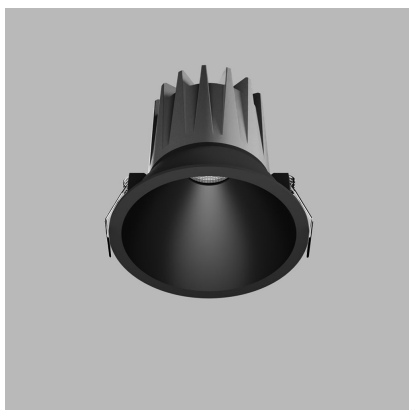

# NINO L, B

<b>Code:</b> 2561273DT
<b>Color:</b> BLACK / 9005
<b>Material:</b> ALUMINIUM/PC
<b>Power:</b> 15W
<b>Color temperature:</b> 2700K/3000K/4000K
<b>Lumen output:</b> 1050lm
<b>Efficacy:</b> 70lm/W
<b>Color rendering index:</b> 90+
<b>SDCM:</b> < 3
<b>Light beam angle:</b> 40°
<b>Unified Glare Rating:</b> < 19
<b>Light Source:</b> LED
<b>Dimmable:</b> TRIAC
<b>LED lifetime:</b> L80B20 50.000h
<b>Driver:</b> 350 mA
<b>Voltage / Frequency:</b> 220-240V AC, 50-60Hz
<b>Dimensions luminaire:</b> d100x100 mm
<b>Product weight kg:</b> 0.3
<b>Package dimensions:</b> 120x120x125 mm