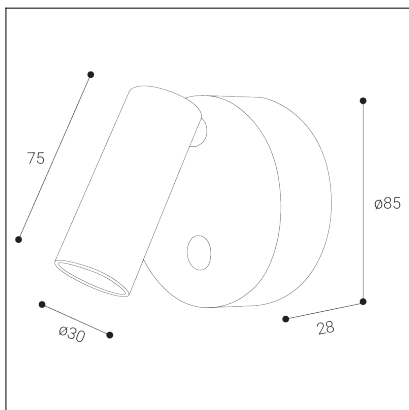

ELFY USB, B

Code: 4580423
Color: BLACK / 9005
Material: METAL
Power: 3,5W
Color temperature: 2700K
Lumen output: 210lm
Efficacy: 60lm/W
Color rendering index: 90+
SDCM: < 3
Light Source: LED
Dimmable: ON/OFF
LED lifetime: L80B20 50.000h
Driver: 700 mA
Voltage / Frequency: 220-240V AC, 50-60Hz
Dimensions luminaire: d85x65 mm
Product weight kg: 0.3
Packing carton: 12
Package dimensions: 100x100x90 mm
Remark: wall mountable - yes