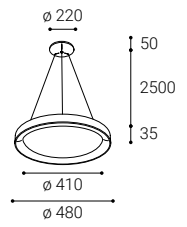

#	W	K	lm	
3271873	38	2700/3000/4000	2660	-
3271873DT	38	2700/3000/4000	2660	TRIAC
3271873D	38	2700/3000/4000	2660	DALI/PUSH

BELLA SLIM 48 P-Z

#	W	K	lm	
3271878	38	2700/3000/4000	2660	-
3271878DT	38	2700/3000/4000	2660	TRIAC
3271878D	38	2700/3000/4000	2660	DALI/PUSH

Canopy

Canopy

Canopy

Canopy

Canopy

Ceiling version

BELLA SLIM 48 P-Z

BELLA SLIM 48 P-Z

#	W	K	lm	
3271877	38	2700/3000/4000	2660	-
3271877DT	38	2700/3000/4000	2660	TRIAC
3271877D	38	2700/3000/4000	2660	DALI/PUSH

BELLA SLIM 48 P-Z

#	W	K	lm	
3271876	38	2700/3000/4000	2660	-
3271876DT	38	2700/3000/4000	2660	TRIAC
3271876D	38	2700/3000/4000	2660	DALI/PUSH

BELLA SLIM 58 P-Z

BELLA SLIM 58 P-Z

#	W	K	lm	
3273271	48	2700/3000/4000	3360	-
3273271DT	48	2700/3000/4000	3360	TRIAC
3273271D	48	2700/3000/4000	3360	DALI/PUSH

160° < 18 m²

CCT SWITCH CRI 90+ tune white option