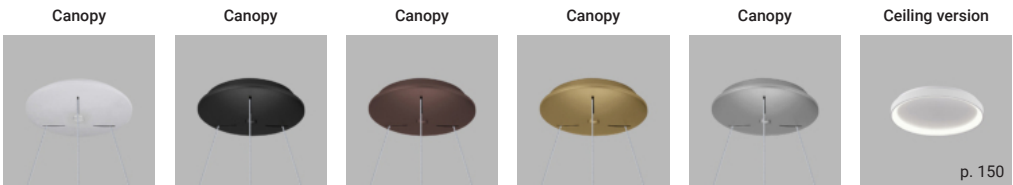

BELLA SLIM 58 P-Z

BELLA SLIM 58 P-Z

#	W	K	lm	
3273271	48	2700/3000/4000	3360	-
3273271DT	48	2700/3000/4000	3360	TRIAC
3273271D	48	2700/3000/4000	3360	DALI/PUSH

160° < 18 m²

CCT SWITCH CRI 90+ tune white option

BELLA SLIM 58 P-Z

#	W	K	lm	
3273273	48	2700/3000/4000	3360	-
3273273DT	48	2700/3000/4000	3360	TRIAC
3273273D	48	2700/3000/4000	3360	DALI/PUSH

160° < 18 m²

CCT SWITCH CRI 90+ tune white option

BELLA SLIM 58 P-Z

#	W	K	lm	
3273278	48	2700/3000/4000	3360	-
3273278DT	48	2700/3000/4000	3360	TRIAC
3273278D	48	2700/3000/4000	3360	DALI/PUSH

160° < 18 m²

CCT SWITCH CRI 90+ tune white option