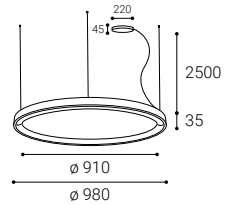

BELLA SLIM 78 P-Z

#	W	K	lm	
3271978DT	60	2700/3000/4000	4200	TRIAC
3271978D	60	2700/3000/4000	4200	DALI/PUSH

Canopy

Canopy

Canopy

Canopy

Canopy

Ceiling version

BELLA SLIM 78 P-Z

BELLA SLIM 78 P-Z

#	W	K	lm	
3271977DT	60	2700/3000/4000	4200	TRIAC
3271977D	60	2700/3000/4000	4200	DALI/PUSH

BELLA SLIM 78 P-Z

#	W	K	lm	
3271976DT	60	2700/3000/4000	4200	TRIAC
3271976D	60	2700/3000/4000	4200	DALI/PUSH

BELLA SLIM 98 P-Z

BELLA SLIM 98 P-Z	#	W	K	lm	↻
	3273371DT	80	2700/3000/4000	5600	TRIAC
	3273371D	80	2700/3000/4000	5600	DALI/PUSH

BELLA SLIM 98 P-Z	#	W	K	lm	↻
	3273373DT	80	2700/3000/4000	5600	TRIAC
	3273373D	80	2700/3000/4000	5600	DALI/PUSH

BELLA SLIM 98 P-Z	#	W	K	lm	↻
	3273378DT	80	2700/3000/4000	5600	TRIAC
	3273378D	80	2700/3000/4000	5600	DALI/PUSH

BELLA SLIM 98 P-Z

BELLA SLIM 98 P-Z

 3273377DT
 3273377D

W

80
 80

K

2700/3000/4000
 2700/3000/4000