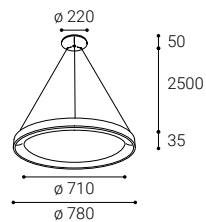

BELLA SLIM 78 P-Z

#	W	K	lm	
3271978DT	60	2700/3000/4000	4200	TRIAC
3271978D	60	2700/3000/4000	4200	DALI/PUSH

Canopy

Canopy

Canopy

Canopy

Canopy

Ceiling version

BELLA SLIM 78 P-Z

BELLA SLIM 78 P-Z

#	W	K	lm	
3271977DT	60	2700/3000/4000	4200	TRIAC
3271977D	60	2700/3000/4000	4200	DALI/PUSH

BELLA SLIM 78 P-Z

#	W	K	lm	
3271976DT	60	2700/3000/4000	4200	TRIAC
3271976D	60	2700/3000/4000	4200	DALI/PUSH

BELLA SLIM 98 P-Z

BELLA SLIM 98 P-Z	#	W	K	lm	↻
	3273371DT	80	2700/3000/4000	5600	TRIAC
	3273371D	80	2700/3000/4000	5600	DALI/PUSH

BELLA SLIM 98 P-Z	#	W	K	lm	↻
	3273373DT	80	2700/3000/4000	5600	TRIAC
	3273373D	80	2700/3000/4000	5600	DALI/PUSH

BELLA SLIM 98 P-Z	#	W	K	lm	↻
	3273378DT	80	2700/3000/4000	5600	TRIAC
	3273378D	80	2700/3000/4000	5600	DALI/PUSH

BELLA SLIM 98 P-Z

BELLA SLIM 98 P-Z

 3273377DT
 3273377D

W

80
 80

K

2700/3000/4000
 2700/3000/4000