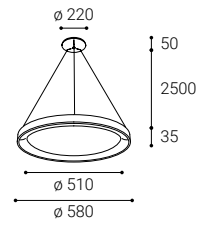

#	W	K	lm	
3271877	38	2700/3000/4000	2660	-
3271877DT	38	2700/3000/4000	2660	TRIAC
3271877D	38	2700/3000/4000	2660	DALI/PUSH

BELLA SLIM 48 P-Z

#	W	K	lm	
3271876	38	2700/3000/4000	2660	-
3271876DT	38	2700/3000/4000	2660	TRIAC
3271876D	38	2700/3000/4000	2660	DALI/PUSH

BELLA SLIM 58 P-Z

BELLA SLIM 58 P-Z

#	W	K	lm	
3273271	48	2700/3000/4000	3360	-
3273271DT	48	2700/3000/4000	3360	TRIAC
3273271D	48	2700/3000/4000	3360	DALI/PUSH

160° < 18 m²

CCT SWITCH CRI 90+ tune white option

BELLA SLIM 58 P-Z

#	W	K	lm	
3273273	48	2700/3000/4000	3360	-
3273273DT	48	2700/3000/4000	3360	TRIAC
3273273D	48	2700/3000/4000	3360	DALI/PUSH

160° < 18 m²

CCT SWITCH CRI 90+ tune white option

BELLA SLIM 58 P-Z

#	W	K	lm	
3273278	48	2700/3000/4000	3360	-
3273278DT	48	2700/3000/4000	3360	TRIAC
3273278D	48	2700/3000/4000	3360	DALI/PUSH

160° < 18 m²

CCT SWITCH CRI 90+ tune white option

BELLA SLIM 58 P-Z

BELLA SLIM 58 P-Z