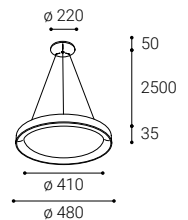

BELLA SLIM P-Z

BELLA SLIM P-Z

BELLA SLIM 48 P-Z

BELLA SLIM 48 P-Z

#	W	K	lm	
3271871	38	2700/3000/4000	2660	-
3271871DT	38	2700/3000/4000	2660	TRIAC
3271871D	38	2700/3000/4000	2660	DALI/PUSH

BELLA SLIM 48 P-Z

#	W	K	lm	
3271873	38	2700/3000/4000	2660	-
3271873DT	38	2700/3000/4000	2660	TRIAC
3271873D	38	2700/3000/4000	2660	DALI/PUSH

BELLA SLIM 48 P-Z

#	W	K	lm	
3271878	38	2700/3000/4000	2660	-
3271878DT	38	2700/3000/4000	2660	TRIAC
3271878D	38	2700/3000/4000	2660	DALI/PUSH

#	W	K	lm	
3271877	38	2700/3000/4000	2660	-
3271877DT	38	2700/3000/4000	2660	TRIAC
3271877D	38	2700/3000/4000	2660	DALI/PUSH

BELLA SLIM 48 P-Z

#	W	K	lm	
3271876	38	2700/3000/4000	2660	-
3271876DT	38	2700/3000/4000	2660	TRIAC
3271876D	38	2700/3000/4000	2660	DALI/PUSH

BELLA SLIM 58 P-Z

BELLA SLIM 58 P-Z

#	W	K	lm	
3273271	48	2700/3000/4000	3360	-
3273271DT	48	2700/3000/4000	3360	TRIAC
3273271D	48	2700/3000/4000	3360	DALI/PUSH

160° < 18 m²

CCT SWITCH CRI 90+ tune white option