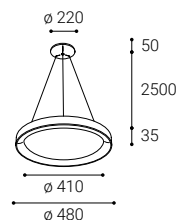

BELLA SLIM P-Z

BELLA SLIM P-Z

BELLA SLIM 48 P-Z

BELLA SLIM 48 P-Z

#	W	K	lm	
3271871	38	2700/3000/4000	2660	-
3271871DT	38	2700/3000/4000	2660	TRIAC
3271871D	38	2700/3000/4000	2660	DALI/PUSH

BELLA SLIM 48 P-Z

#	W	K	lm	
3271873	38	2700/3000/4000	2660	-
3271873DT	38	2700/3000/4000	2660	TRIAC
3271873D	38	2700/3000/4000	2660	DALI/PUSH

BELLA SLIM 48 P-Z

#	W	K	lm	
3271878	38	2700/3000/4000	2660	-
3271878DT	38	2700/3000/4000	2660	TRIAC
3271878D	38	2700/3000/4000	2660	DALI/PUSH

#	W	K	lm	
3271877	38	2700/3000/4000	2660	-
3271877DT	38	2700/3000/4000	2660	TRIAC
3271877D	38	2700/3000/4000	2660	DALI/PUSH

BELLA SLIM 48 P-Z

#	W	K	lm	
3271876	38	2700/3000/4000	2660	-
3271876DT	38	2700/3000/4000	2660	TRIAC
3271876D	38	2700/3000/4000	2660	DALI/PUSH