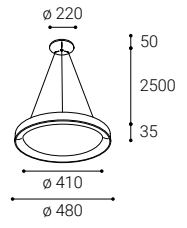

#	W	K	lm	
3271873	38	2700/3000/4000	2660	-
3271873DT	38	2700/3000/4000	2660	TRIAC
3271873D	38	2700/3000/4000	2660	DALI/PUSH

BELLA SLIM 48 P-Z

#	W	K	lm	
3271878	38	2700/3000/4000	2660	-
3271878DT	38	2700/3000/4000	2660	TRIAC
3271878D	38	2700/3000/4000	2660	DALI/PUSH

Canopy

Canopy

Canopy

Canopy

Canopy

Ceiling version

BELLA SLIM 48 P-Z

BELLA SLIM 48 P-Z

#	W	K	lm	
3271877	38	2700/3000/4000	2660	-
3271877DT	38	2700/3000/4000	2660	TRIAC
3271877D	38	2700/3000/4000	2660	DALI/PUSH

BELLA SLIM 48 P-Z

#	W	K	lm	
3271876	38	2700/3000/4000	2660	-
3271876DT	38	2700/3000/4000	2660	TRIAC
3271876D	38	2700/3000/4000	2660	DALI/PUSH

BELLA SLIM 58 P-Z

BELLA SLIM 58 P-Z

#	W	K	lm	
3273271	48	2700/3000/4000	3360	-
3273271DT	48	2700/3000/4000	3360	TRIAC
3273271D	48	2700/3000/4000	3360	DALI/PUSH

160° < 18 m²

CCT SWITCH CRI 90+ tune white option