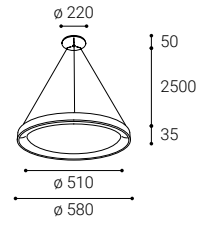

#	W	K	lm	
3271877	38	2700/3000/4000	2660	-
3271877DT	38	2700/3000/4000	2660	TRIAC
3271877D	38	2700/3000/4000	2660	DALI/PUSH

BELLA SLIM 48 P-Z

#	W	K	lm	
3271876	38	2700/3000/4000	2660	-
3271876DT	38	2700/3000/4000	2660	TRIAC
3271876D	38	2700/3000/4000	2660	DALI/PUSH

BELLA SLIM 58 P-Z

BELLA SLIM 58 P-Z

#	W	K	lm	
3273271	48	2700/3000/4000	3360	-
3273271DT	48	2700/3000/4000	3360	TRIAC
3273271D	48	2700/3000/4000	3360	DALI/PUSH

160° < 18 m²

CCT SWITCH CRI 90+ tune white option

BELLA SLIM 58 P-Z

#	W	K	lm	
3273273	48	2700/3000/4000	3360	-
3273273DT	48	2700/3000/4000	3360	TRIAC
3273273D	48	2700/3000/4000	3360	DALI/PUSH

160° < 18 m²

CCT SWITCH CRI 90+ tune white option

BELLA SLIM 58 P-Z

#	W	K	lm	
3273278	48	2700/3000/4000	3360	-
3273278DT	48	2700/3000/4000	3360	TRIAC
3273278D	48	2700/3000/4000	3360	DALI/PUSH

160° < 18 m²

CCT SWITCH CRI 90+ tune white option

BELLA SLIM 58 P-Z

BELLA SLIM 58 P-Z