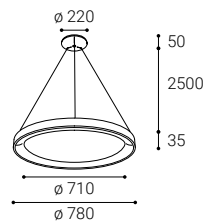

BELLA SLIM 78 P-Z

BELLA SLIM 78 P-Z

#	W	K	lm	
3271971DT	60	2700/3000/4000	4200	TRIAC
3271971D	60	2700/3000/4000	4200	DALI/PUSH

BELLA SLIM 78 P-Z

#	W	K	lm	
3271973DT	60	2700/3000/4000	4200	TRIAC
3271973D	60	2700/3000/4000	4200	DALI/PUSH

BELLA SLIM 78 P-Z

#	W	K	lm	
3271978DT	60	2700/3000/4000	4200	TRIAC
3271978D	60	2700/3000/4000	4200	DALI/PUSH

Canopy

Canopy

Canopy

Canopy

Canopy

Ceiling version

BELLA SLIM 78 P-Z

BELLA SLIM 78 P-Z

#	W	K	lm	
3271977DT	60	2700/3000/4000	4200	TRIAC
3271977D	60	2700/3000/4000	4200	DALI/PUSH

BELLA SLIM 78 P-Z

#	W	K	lm	
3271976DT	60	2700/3000/4000	4200	TRIAC
3271976D	60	2700/3000/4000	4200	DALI/PUSH

BELLA SLIM 98 P-Z

BELLA SLIM 98 P-Z	#	W	K	lm	↻
	3273371DT	80	2700/3000/4000	5600	TRIAC
	3273371D	80	2700/3000/4000	5600	DALI/PUSH

BELLA SLIM 98 P-Z	#	W	K	lm	↻
	3273373DT	80	2700/3000/4000	5600	TRIAC
	3273373D	80	2700/3000/4000	5600	DALI/PUSH