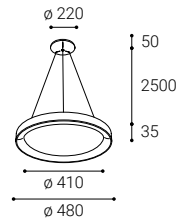

BELLA SLIM P-Z

BELLA SLIM P-Z

BELLA SLIM 48 P-Z

BELLA SLIM 48 P-Z

#	W	K	lm	
3271871	38	2700/3000/4000	2660	-
3271871DT	38	2700/3000/4000	2660	TRIAC
3271871D	38	2700/3000/4000	2660	DALI/PUSH

BELLA SLIM 48 P-Z

#	W	K	lm	
3271873	38	2700/3000/4000	2660	-
3271873DT	38	2700/3000/4000	2660	TRIAC
3271873D	38	2700/3000/4000	2660	DALI/PUSH

BELLA SLIM 48 P-Z

#	W	K	lm	
3271878	38	2700/3000/4000	2660	-
3271878DT	38	2700/3000/4000	2660	TRIAC
3271878D	38	2700/3000/4000	2660	DALI/PUSH

#	W	K	lm	
3271877	38	2700/3000/4000	2660	-
3271877DT	38	2700/3000/4000	2660	TRIAC
3271877D	38	2700/3000/4000	2660	DALI/PUSH

BELLA SLIM 48 P-Z

#	W	K	lm	
3271876	38	2700/3000/4000	2660	-
3271876DT	38	2700/3000/4000	2660	TRIAC
3271876D	38	2700/3000/4000	2660	DALI/PUSH

BELLA SLIM 58 P-Z

BELLA SLIM 58 P-Z

#	W	K	lm	
3273271	48	2700/3000/4000	3360	-
3273271DT	48	2700/3000/4000	3360	TRIAC
3273271D	48	2700/3000/4000	3360	DALI/PUSH

160° < 18 m²

CCT SWITCH CRI 90+ tune white option