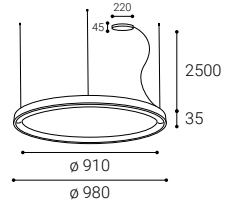

BELLA SLIM 78 P-Z

#	W	K	lm	
3271978DT	60	2700/3000/4000	4200	TRIAC
3271978D	60	2700/3000/4000	4200	DALI/PUSH

Canopy

Canopy

Canopy

Canopy

Canopy

Ceiling version

BELLA SLIM 78 P-Z

BELLA SLIM 78 P-Z

#	W	K	lm	
3271977DT	60	2700/3000/4000	4200	TRIAC
3271977D	60	2700/3000/4000	4200	DALI/PUSH

BELLA SLIM 78 P-Z

#	W	K	lm	
3271976DT	60	2700/3000/4000	4200	TRIAC
3271976D	60	2700/3000/4000	4200	DALI/PUSH

BELLA SLIM 98 P-Z

BELLA SLIM 98 P-Z	#	W	K	lm	↻
	3273371DT	80	2700/3000/4000	5600	TRIAC
	3273371D	80	2700/3000/4000	5600	DALI/PUSH

BELLA SLIM 98 P-Z	#	W	K	lm	↻
	3273373DT	80	2700/3000/4000	5600	TRIAC
	3273373D	80	2700/3000/4000	5600	DALI/PUSH

BELLA SLIM 98 P-Z	#	W	K	lm	↻
	3273378DT	80	2700/3000/4000	5600	TRIAC
	3273378D	80	2700/3000/4000	5600	DALI/PUSH

BELLA SLIM 98 P-Z

BELLA SLIM 98 P-Z

 3273377DT
 3273377D

W

80
 80

K

2700/3000/4000
 2700/3000/4000