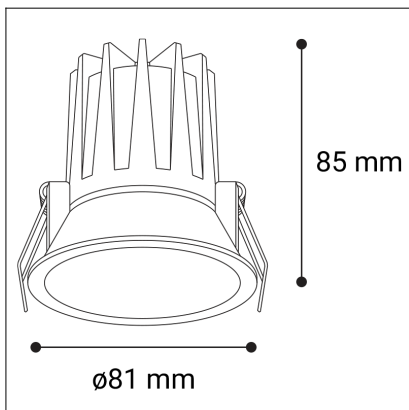

NINO M, B

Code: 2561173
Color: BLACK / 9005
Material: ALUMINIUM/PC
Power: 9W
Color temperature: 2700K/3000K/4000K
Lumen output: 630lm
Efficacy: 70lm/W
Color rendering index: 90+
SDCM: < 3
Light beam angle: 36°
Unified Glare Rating: < 19
Light Source: LED
Dimmable: ON/OFF
LED lifetime: L80B20 50.000h
Driver: 200 mA
Voltage / Frequency: 220-240V AC, 50-60Hz
Dimensions luminaire: d81x85 mm
Product weight kg: 0.2
Packing carton: 48
Package dimensions: 105x90x70 mm