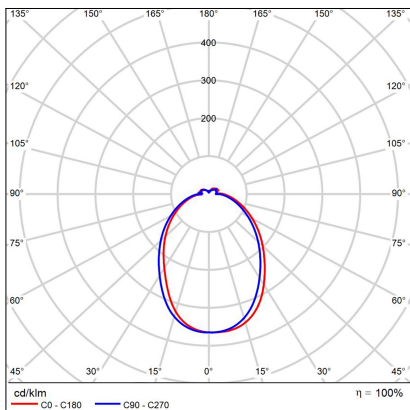

CIRCLE 80 P-Z, N

Code:	3271076DT
Color:	NICKEL / 7032
Material:	ALUMINIUM/PMMA
Power:	62W
Color temperature:	2700K/3000K/4000K
Lumen output:	5540lm
Efficacy:	89lm/W
Color rendering index:	90+
SDCM:	< 3
Light beam angle:	160°
Light Source:	LED
Dimmable:	TRIAC
LED lifetime:	L80B20 50.000h
Driver:	2x 750 mA
Voltage / Frequency:	220-240V AC, 50-60Hz
Dimensions luminaire:	d800x33 mm
Product weight kg:	2.2
Packing carton:	1
Length suspension:	5000 mm
Package dimensions:	875x875x115 mm