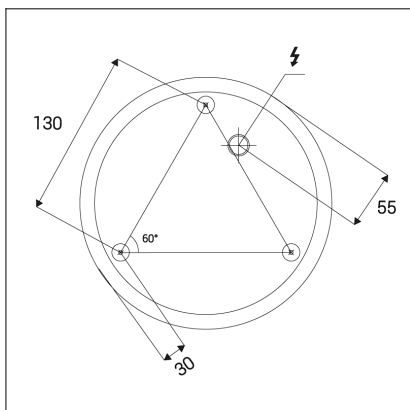

CIRCLE 80 P-Z, N

Code:	3271076DT
Color:	NICKEL / 7032
Material:	ALUMINIUM/PMMA
Power:	62W
Color temperature:	2700K/3000K/4000K
Lumen output:	5540lm
Efficacy:	89lm/W
Color rendering index:	90+
SDCM:	< 3
Light beam angle:	160°
Light Source:	LED
Dimmable:	TRIAC
LED lifetime:	L80B20 50.000h
Driver:	2x 750 mA
Voltage / Frequency:	220-240V AC, 50-60Hz
Dimensions luminaire:	d800x33 mm
Product weight kg:	2.2
Packing carton:	1
Length suspension:	5000 mm
Package dimensions:	875x875x115 mm