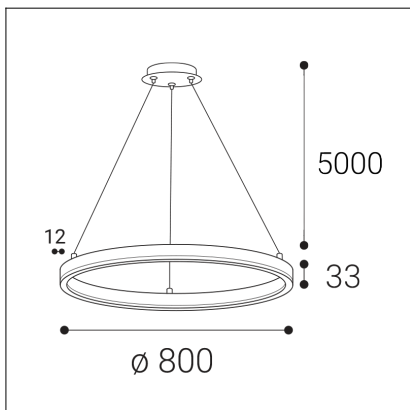

CIRCLE 80 P-Z, N

Code:	3271076DT
Color:	NICKEL / 7032
Material:	ALUMINIUM/PMMA
Power:	62W
Color temperature:	2700K/3000K/4000K
Lumen output:	5540lm
Efficacy:	89lm/W
Color rendering index:	90+
SDCM:	< 3
Light beam angle:	160°
Light Source:	LED
Dimmable:	TRIAC
LED lifetime:	L80B20 50.000h
Driver:	2x 750 mA
Voltage / Frequency:	220-240V AC, 50-60Hz
Dimensions luminaire:	d800x33 mm
Product weight kg:	2.2
Packing carton:	1
Length suspension:	5000 mm
Package dimensions:	875x875x115 mm