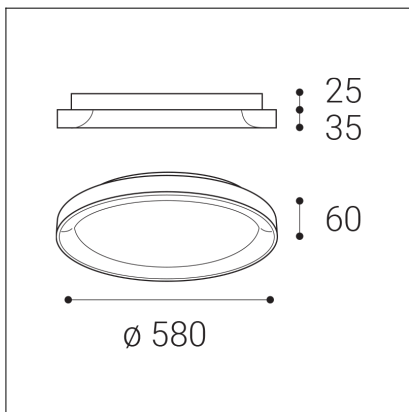

BELLA SLIM 58, CF

Code: 1273178D
Color: COFFEE / 8025
Material: ALUMINIUM/PMMA
Power: 48W
Color temperature: 2700K/3000K/4000K
Lumen output: 3360lm
Efficacy: 70lm/W
Color rendering index: 90+
SDCM: < 3
Light beam angle: 160°
Light Source: LED
Dimmable: DALI/PUSH
LED lifetime: L80B20 50.000h
Driver: 1200 mA
Voltage / Frequency: 220-240V AC, 50-60Hz
Dimensions luminaire: d580x60 mm
Product weight kg: 3.5
Package dimensions: 620x620x90 mm
Remark: wall mountable - yes