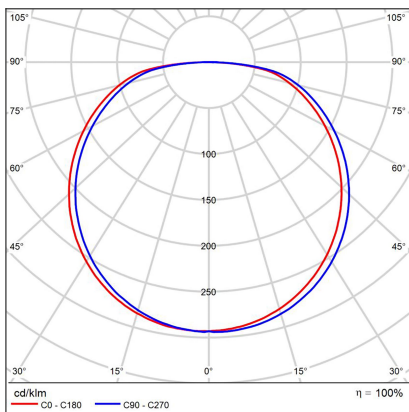

BELLA SLIM 58, CF

Code: 1273178D
Color: COFFEE / 8025
Material: ALUMINIUM/PMMA
Power: 48W
Color temperature: 2700K/3000K/4000K
Lumen output: 3360lm
Efficacy: 70lm/W
Color rendering index: 90+
SDCM: < 3
Light beam angle: 160°
Light Source: LED
Dimmable: DALI/PUSH
LED lifetime: L80B20 50.000h
Driver: 1200 mA
Voltage / Frequency: 220-240V AC, 50-60Hz
Dimensions luminaire: d580x60 mm
Product weight kg: 3.5
Package dimensions: 620x620x90 mm
Remark: wall mountable - yes