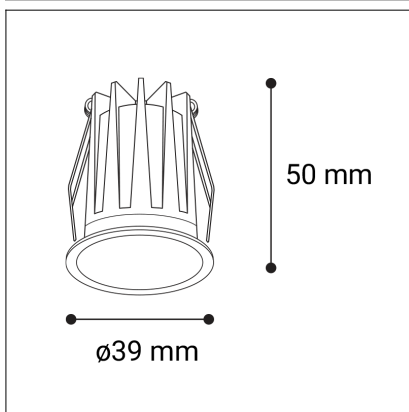

NINO XS, B

Code:	2560953
Color:	BLACK / 9005
Material:	ALUMINIUM/PC
Power:	3W
Color temperature:	3000K/3500K/4000K
Lumen output:	150lm
Efficacy:	50lm/W
Color rendering index:	90+
SDCM:	< 3
Light beam angle:	38°
Unified Glare Rating:	< 19
Light Source:	LED
Dimmable:	ON/OFF
LED lifetime:	L80B20 50.000h
Driver:	300 mA
Voltage / Frequency:	220-240V AC, 50-60Hz
Dimensions luminaire:	d39x50 mm
Product weight kg:	0.15
Packing carton:	80
Package dimensions:	105x65x50 mm