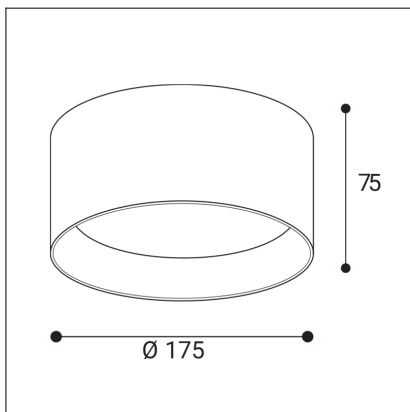

# ZETA ON L, B

<b>Code:</b>	1481453DT
<b>Color:</b>	BLACK / 9017
<b>Material:</b>	ALUMINIUM/PMMA
<b>Power:</b>	14-20W
<b>Color temperature:</b>	3000K/3500K/4000K
<b>Lumen output:</b>	1260-1800lm
<b>Efficacy:</b>	90lm/W
<b>Color rendering index:</b>	90+
<b>SDCM:</b>	< 3
<b>Light beam angle:</b>	90°
<b>Light Source:</b>	LED
<b>Dimmable:</b>	TRIAC
<b>LED lifetime:</b>	L80B20 50.000h
<b>Driver:</b>	350-500 mA
<b>Voltage / Frequency:</b>	220-240V AC, 50-60Hz
<b>Dimensions luminaire:</b>	d175x75 mm
<b>Product weight kg:</b>	0.9
<b>Packing carton:</b>	20
<b>Package dimensions:</b>	190x190x95 mm
<b>Remark:</b>	wall mountable - yes / switching driver 14-16-18-20W