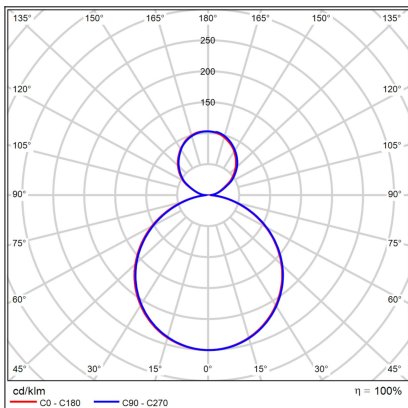

MOON 60 P/N-Z, W

Code: 3274971DT

Color: WHITE / 9003

Material: METAL/PMMA

Power: 60W (50+10)

Color temperature: 2700K/3000K/4000K

Lumen output: 3500+700lm

Efficacy: 70lm/W

Color rendering index: 90+

SDCM: < 3

Light beam angle: 160°

Light Source: LED

Dimmable: TRIAC

LED lifetime: L80B20 50.000h

Driver: 1200 + 250 mA

Voltage / Frequency: 220-240V AC, 50-60Hz

Dimensions luminaire: d600x70 mm

Product weight kg: 8

Length suspension: 2500 mm

Package dimensions: 660x660x95+460x460x120 mm