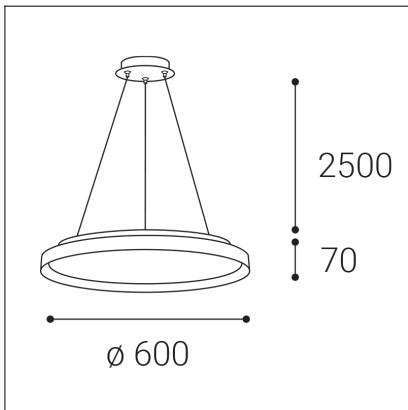

MOON 60 P/N-Z, W

Code: 3274971DT

Color: WHITE / 9003

Material: METAL/PMMA

Power: 60W (50+10)

Color temperature: 2700K/3000K/4000K

Lumen output: 3500+700lm

Efficacy: 70lm/W

Color rendering index: 90+

SDCM: < 3

Light beam angle: 160°

Light Source: LED

Dimmable: TRIAC

LED lifetime: L80B20 50.000h

Driver: 1200 + 250 mA

Voltage / Frequency: 220-240V AC, 50-60Hz

Dimensions luminaire: d600x70 mm

Product weight kg: 8

Length suspension: 2500 mm

Package dimensions: 660x660x95+460x460x120 mm