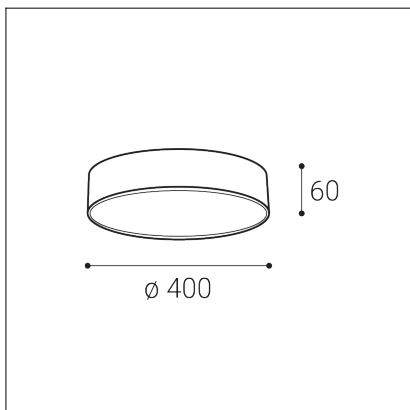

MONO SLIM 40, B

Code: 1274273D
Color: BLACK / 9017
Material: METAL/PMMA
Power: 30W
Color temperature: 2700K/3000K/4000K
Lumen output: 2100lm
Efficacy: 70lm/W
Color rendering index: 90+
SDCM: < 3
Light beam angle: 160°
Light Source: LED
Dimmable: DALI/PUSH
LED lifetime: L80B20 50.000h
Driver: 750 mA
Voltage / Frequency: 220-240V AC, 50-60Hz
Dimensions luminaire: d400x60 mm
Product weight kg: 1.7
Packing carton: 1
Package dimensions: 435x435x85 mm