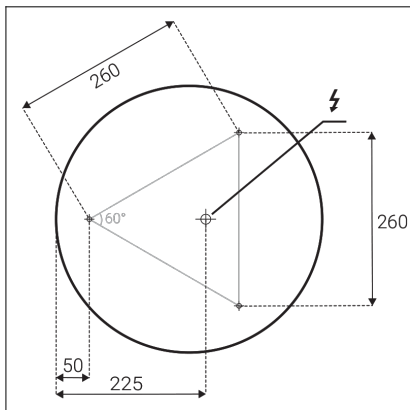

MONO SLIM 40, B

Code: 1274273D
Color: BLACK / 9017
Material: METAL/PMMA
Power: 30W
Color temperature: 2700K/3000K/4000K
Lumen output: 2100lm
Efficacy: 70lm/W
Color rendering index: 90+
SDCM: < 3
Light beam angle: 160°
Light Source: LED
Dimmable: DALI/PUSH
LED lifetime: L80B20 50.000h
Driver: 750 mA
Voltage / Frequency: 220-240V AC, 50-60Hz
Dimensions luminaire: d400x60 mm
Product weight kg: 1.7
Packing carton: 1
Package dimensions: 435x435x85 mm