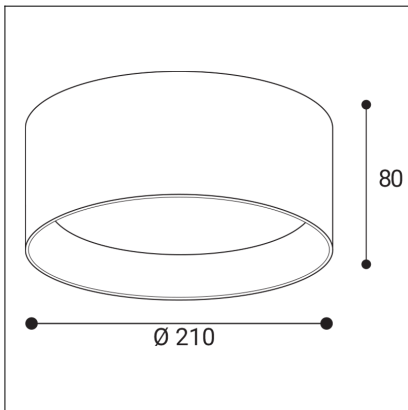

# ZETA ON XL, W

<b>Code:</b>	1481521D
<b>Color:</b>	WHITE / 9016
<b>Material:</b>	ALUMINIUM/PMMA
<b>Power:</b>	25W
<b>Color temperature:</b>	2700K
<b>Lumen output:</b>	2250lm
<b>Efficacy:</b>	90lm/W
<b>Color rendering index:</b>	90+
<b>SDCM:</b>	< 3
<b>Light beam angle:</b>	90°
<b>Light Source:</b>	LED
<b>Dimmable:</b>	DALI/PUSH
<b>LED lifetime:</b>	L80B20 50.000h
<b>Driver:</b>	600 mA
<b>Voltage / Frequency:</b>	220-240V AC, 50-60Hz
<b>Dimensions luminaire:</b>	d210x80 mm
<b>Product weight kg:</b>	1.1
<b>Package dimensions:</b>	220x220x110 mm
<b>Remark:</b>	wall mountable - yes