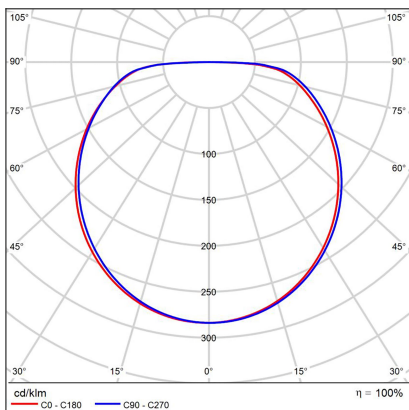

BELLA SLIM 78, N

Code:	1271776DT
Color:	NICKEL / 7032
Material:	ALUMINIUM/PMMA
Power:	60W
Color temperature:	2700K/3000K/4000K
Lumen output:	4200lm
Efficacy:	70lm/W
Color rendering index:	90+
SDCM:	< 3
Light beam angle:	160°
Light Source:	LED
Dimmable:	TRIAC
LED lifetime:	L80B20 50.000h
Driver:	2x 750 mA
Voltage / Frequency:	220-240V AC, 50-60Hz
Dimensions luminaire:	d780x60 mm
Product weight kg:	5.2
Package dimensions:	820x820x86 mm
Remark:	wall mountable - yes