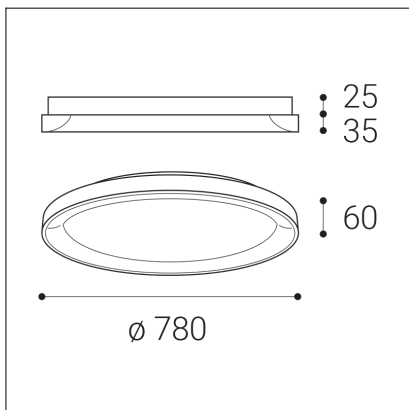

BELLA SLIM 78, N

Code:	1271776DT
Color:	NICKEL / 7032
Material:	ALUMINIUM/PMMA
Power:	60W
Color temperature:	2700K/3000K/4000K
Lumen output:	4200lm
Efficacy:	70lm/W
Color rendering index:	90+
SDCM:	< 3
Light beam angle:	160°
Light Source:	LED
Dimmable:	TRIAC
LED lifetime:	L80B20 50.000h
Driver:	2x 750 mA
Voltage / Frequency:	220-240V AC, 50-60Hz
Dimensions luminaire:	d780x60 mm
Product weight kg:	5.2
Package dimensions:	820x820x86 mm
Remark:	wall mountable - yes