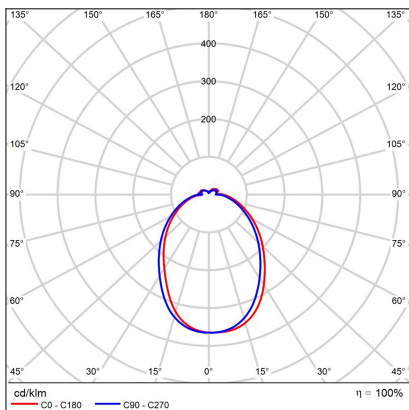

# CIRCLE 100 P-Z, G

<b>Code:</b>	3273477D
<b>Color:</b>	GOLD / 1036
<b>Material:</b>	ALUMINIUM/PMMA
<b>Power:</b>	80W
<b>Color temperature:</b>	2700K/3000K/4000K
<b>Lumen output:</b>	7120lm
<b>Efficacy:</b>	89lm/W
<b>Color rendering index:</b>	90+
<b>SDCM:</b>	< 3
<b>Light beam angle:</b>	160°
<b>Light Source:</b>	LED
<b>Dimmable:</b>	DALI/PUSH
<b>LED lifetime:</b>	L80B20 50.000h
<b>Driver:</b>	2x 1050 mA
<b>Voltage / Frequency:</b>	220-240V AC, 50-60Hz
<b>Dimensions luminaire:</b>	d1000x33 mm
<b>Product weight kg:</b>	4.1
<b>Packing carton:</b>	1
<b>Length suspension:</b>	5000 mm
<b>Package dimensions:</b>	1080x1080x115 mm