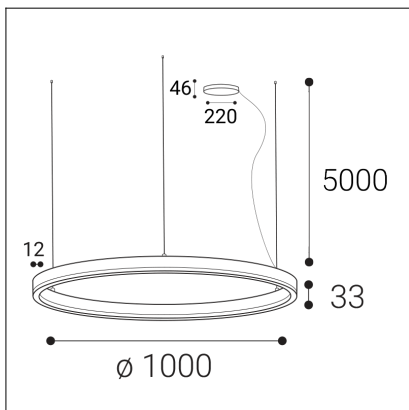

# CIRCLE 100 P-Z, G

<b>Code:</b>	3273477D
<b>Color:</b>	GOLD / 1036
<b>Material:</b>	ALUMINIUM/PMMA
<b>Power:</b>	80W
<b>Color temperature:</b>	2700K/3000K/4000K
<b>Lumen output:</b>	7120lm
<b>Efficacy:</b>	89lm/W
<b>Color rendering index:</b>	90+
<b>SDCM:</b>	< 3
<b>Light beam angle:</b>	160°
<b>Light Source:</b>	LED
<b>Dimmable:</b>	DALI/PUSH
<b>LED lifetime:</b>	L80B20 50.000h
<b>Driver:</b>	2x 1050 mA
<b>Voltage / Frequency:</b>	220-240V AC, 50-60Hz
<b>Dimensions luminaire:</b>	d1000x33 mm
<b>Product weight kg:</b>	4.1
<b>Packing carton:</b>	1
<b>Length suspension:</b>	5000 mm
<b>Package dimensions:</b>	1080x1080x115 mm