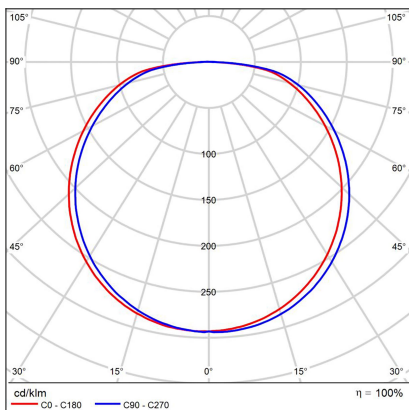

BELLA SLIM 98 P-Z, G

Code:	3273377DT
Color:	GOLD / 1036
Material:	ALUMINIUM/PMMA
Power:	80W
Color temperature:	2700K/3000K/4000K
Lumen output:	5600lm
Efficacy:	70lm/W
Color rendering index:	90+
SDCM:	< 3
Light beam angle:	160°
Light Source:	LED
Dimmable:	TRIAC
LED lifetime:	L80B20 50.000h
Driver:	2x 950 mA
Voltage / Frequency:	220-240V AC, 50-60Hz
Dimensions luminaire:	d980x35 mm
Product weight kg:	5.2
Length suspension:	2500 mm
Package dimensions:	1050x1050x100 mm