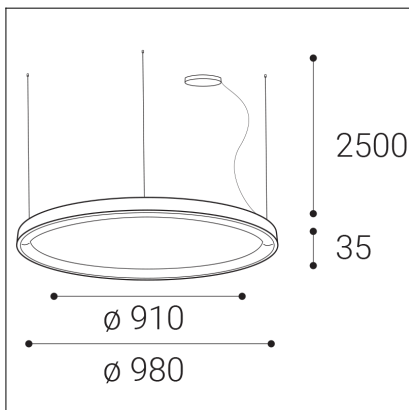

BELLA SLIM 98 P-Z, G

Code:	3273377DT
Color:	GOLD / 1036
Material:	ALUMINIUM/PMMA
Power:	80W
Color temperature:	2700K/3000K/4000K
Lumen output:	5600lm
Efficacy:	70lm/W
Color rendering index:	90+
SDCM:	< 3
Light beam angle:	160°
Light Source:	LED
Dimmable:	TRIAC
LED lifetime:	L80B20 50.000h
Driver:	2x 950 mA
Voltage / Frequency:	220-240V AC, 50-60Hz
Dimensions luminaire:	d980x35 mm
Product weight kg:	5.2
Length suspension:	2500 mm
Package dimensions:	1050x1050x100 mm