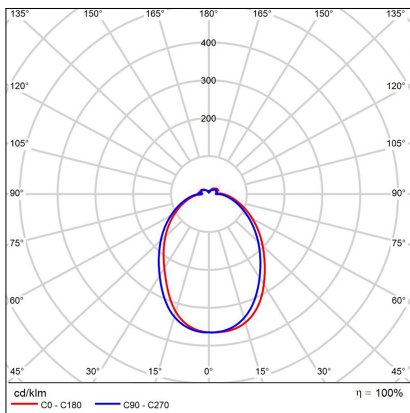

CIRCLE 80 P-Z, G

Code:	3271077D
Color:	GOLD / 1036
Material:	ALUMINIUM/PMMA
Power:	62W
Color temperature:	2700K/3000K/4000K
Lumen output:	5540lm
Efficacy:	89lm/W
Color rendering index:	90+
SDCM:	< 3
Light beam angle:	160°
Light Source:	LED
Dimmable:	DALI/PUSH
LED lifetime:	L80B20 50.000h
Driver:	1400 mA
Voltage / Frequency:	220-240V AC, 50-60Hz
Dimensions luminaire:	d800x33 mm
Product weight kg:	2.2
Packing carton:	1
Length suspension:	5000 mm
Package dimensions:	875x875x115 mm