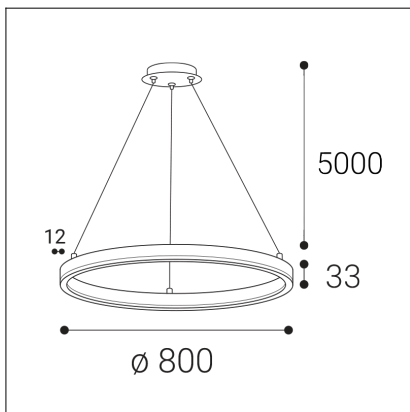

CIRCLE 80 P-Z, G

Code:	3271077D
Color:	GOLD / 1036
Material:	ALUMINIUM/PMMA
Power:	62W
Color temperature:	2700K/3000K/4000K
Lumen output:	5540lm
Efficacy:	89lm/W
Color rendering index:	90+
SDCM:	< 3
Light beam angle:	160°
Light Source:	LED
Dimmable:	DALI/PUSH
LED lifetime:	L80B20 50.000h
Driver:	1400 mA
Voltage / Frequency:	220-240V AC, 50-60Hz
Dimensions luminaire:	d800x33 mm
Product weight kg:	2.2
Packing carton:	1
Length suspension:	5000 mm
Package dimensions:	875x875x115 mm