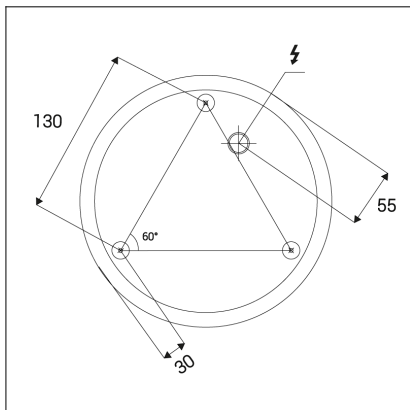

CIRCLE 80 P-Z, G

Code:	3271077D
Color:	GOLD / 1036
Material:	ALUMINIUM/PMMA
Power:	62W
Color temperature:	2700K/3000K/4000K
Lumen output:	5540lm
Efficacy:	89lm/W
Color rendering index:	90+
SDCM:	< 3
Light beam angle:	160°
Light Source:	LED
Dimmable:	DALI/PUSH
LED lifetime:	L80B20 50.000h
Driver:	1400 mA
Voltage / Frequency:	220-240V AC, 50-60Hz
Dimensions luminaire:	d800x33 mm
Product weight kg:	2.2
Packing carton:	1
Length suspension:	5000 mm
Package dimensions:	875x875x115 mm