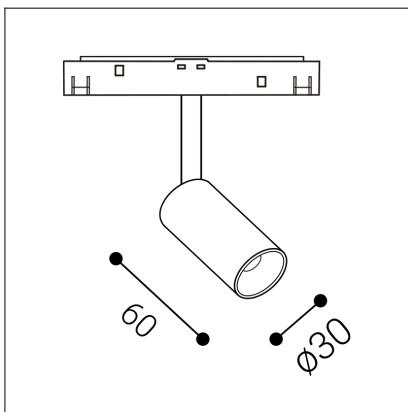

MAGO III XS, W

Code:	6095851
Color:	WHITE / 9003
Material:	ALUMINIUM/PMMA
Color temperature:	3000K/3500K/4000K
Lumen output:	240lm
Efficacy:	80lm/W
Color rendering index:	90+
SDCM:	< 3
Light beam angle:	36°
Light Source:	LED
Dimmable:	ON/OFF
LED lifetime:	L80B20 50.000h
Driver:	120 mA
Voltage / Frequency:	48V DC
Dimensions luminaire:	d30x60 mm
Product weight kg:	0.2
Packing carton:	36
Package dimensions:	195x145x40 mm