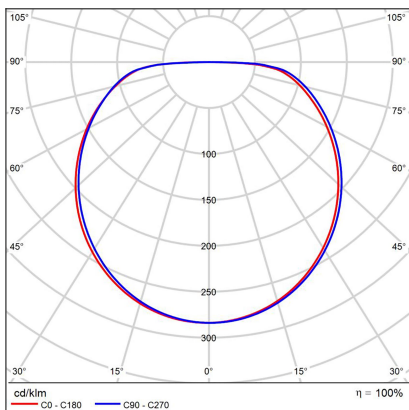

# BELLA SLIM 78, W

<b>Code:</b>	1271771DT
<b>Color:</b>	WHITE / 9003
<b>Material:</b>	ALUMINIUM/PMMA
<b>Power:</b>	60W
<b>Color temperature:</b>	2700K/3000K/4000K
<b>Lumen output:</b>	4200lm
<b>Efficacy:</b>	70lm/W
<b>Color rendering index:</b>	90+
<b>SDCM:</b>	< 3
<b>Light beam angle:</b>	160°
<b>Light Source:</b>	LED
<b>Dimmable:</b>	TRIAC
<b>LED lifetime:</b>	L80B20 50.000h
<b>Driver:</b>	2x 750 mA
<b>Voltage / Frequency:</b>	220-240V AC, 50-60Hz
<b>Dimensions luminaire:</b>	d780x60 mm
<b>Product weight kg:</b>	5.2
<b>Package dimensions:</b>	820x820x86 mm
<b>Remark:</b>	wall mountable - yes