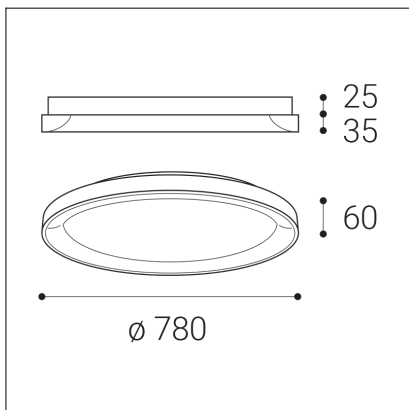

# BELLA SLIM 78, W

<b>Code:</b>	1271771DT
<b>Color:</b>	WHITE / 9003
<b>Material:</b>	ALUMINIUM/PMMA
<b>Power:</b>	60W
<b>Color temperature:</b>	2700K/3000K/4000K
<b>Lumen output:</b>	4200lm
<b>Efficacy:</b>	70lm/W
<b>Color rendering index:</b>	90+
<b>SDCM:</b>	< 3
<b>Light beam angle:</b>	160°
<b>Light Source:</b>	LED
<b>Dimmable:</b>	TRIAC
<b>LED lifetime:</b>	L80B20 50.000h
<b>Driver:</b>	2x 750 mA
<b>Voltage / Frequency:</b>	220-240V AC, 50-60Hz
<b>Dimensions luminaire:</b>	d780x60 mm
<b>Product weight kg:</b>	5.2
<b>Package dimensions:</b>	820x820x86 mm
<b>Remark:</b>	wall mountable - yes