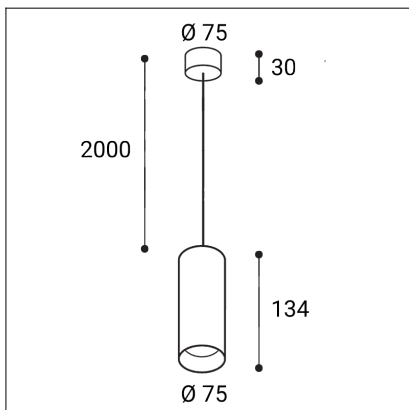

# TINY II L Z, W

<b>Code:</b>	3480521D
<b>Color:</b>	WHITE / 9016
<b>Material:</b>	ALUMINIUM/PMMA
<b>Power:</b>	8W
<b>Color temperature:</b>	2700K
<b>Lumen output:</b>	720lm
<b>Efficacy:</b>	90lm/W
<b>Color rendering index:</b>	90+
<b>SDCM:</b>	< 3
<b>Light beam angle:</b>	38°
<b>Light Source:</b>	LED
<b>Dimmable:</b>	DALI/PUSH
<b>LED lifetime:</b>	L80 B20 50.000h
<b>Driver:</b>	200 mA
<b>Voltage / Frequency:</b>	220-240V AC, 50-60Hz
<b>Dimensions luminaire:</b>	d75x134 mm
<b>Product weight kg:</b>	0.6
<b>Length suspension:</b>	2000 mm
<b>Package dimensions:</b>	80x80x115+140x120x70 mm