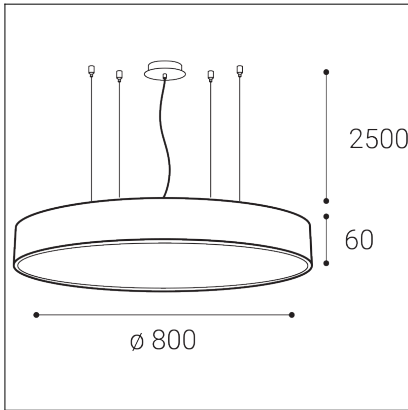

# MONO SLIM 80 P-Z, W

**Code:** 3274471

**Color:** WHITE / 9003

**Material:** METAL/PMMA

**Power:** 80W

**Color temperature:** 2700K/3000K/4000K

**Lumen output:** 5600lm

**Efficacy:** 70lm/W

**Color rendering index:** 90+

**SDCM:** < 3

**Light beam angle:** 160°

**Light Source:** LED

**Dimmable:** ON/OFF

**LED lifetime:** L80B20 50.000h

**Driver:** 2x 950 mA

**Voltage / Frequency:** 220-240V AC, 50-60Hz

**Dimensions luminaire:** d800x60 mm

**Product weight kg:** 5.6

**Packing carton:** 1

**Length suspension:** 2500 mm

**Package dimensions:** 840x840x85 mm

**5**  
year  
warranty