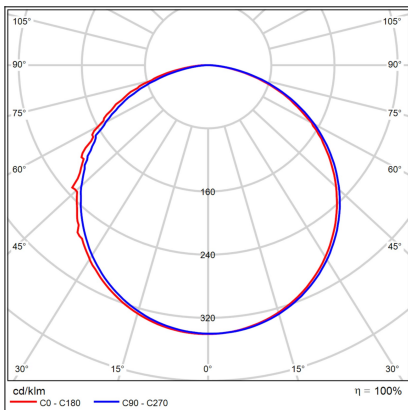

# MONO SLIM 80 P-Z, W

**Code:** 3274471

**Color:** WHITE / 9003

**Material:** METAL/PMMA

**Power:** 80W

**Color temperature:** 2700K/3000K/4000K

**Lumen output:** 5600lm

**Efficacy:** 70lm/W

**Color rendering index:** 90+

**SDCM:** < 3

**Light beam angle:** 160°

**Light Source:** LED

**Dimmable:** ON/OFF

**LED lifetime:** L80B20 50.000h

**Driver:** 2x 950 mA

**Voltage / Frequency:** 220-240V AC, 50-60Hz

**Dimensions luminaire:** d800x60 mm

**Product weight kg:** 5.6

**Packing carton:** 1

**Length suspension:** 2500 mm

**Package dimensions:** 840x840x85 mm

**5**  
year  
warranty