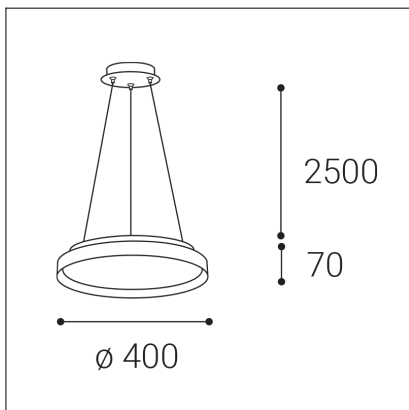

# MOON 40 P/N-Z, N

<b>Code:</b>	3274876DT
<b>Color:</b>	NICKEL / 7032
<b>Material:</b>	METAL/PMMA
<b>Power:</b>	36W (30+6)
<b>Color temperature:</b>	2700K/3000K/4000K
<b>Lumen output:</b>	2100+420lm
<b>Efficacy:</b>	70lm/W
<b>Color rendering index:</b>	90+
<b>SDCM:</b>	< 3
<b>Light beam angle:</b>	160°
<b>Light Source:</b>	LED
<b>Dimmable:</b>	TRIAC
<b>LED lifetime:</b>	L80B20 50.000h
<b>Driver:</b>	750 + 200 mA
<b>Voltage / Frequency:</b>	220-240V AC, 50-60Hz
<b>Dimensions luminaire:</b>	d400x70 mm
<b>Product weight kg:</b>	3.9
<b>Length suspension:</b>	2500 mm
<b>Package dimensions:</b>	460x460x95+270x270x100 mm