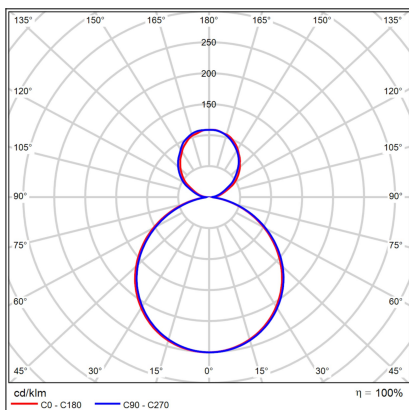

# MOON 40 P/N-Z, N

<b>Code:</b>	3274876DT
<b>Color:</b>	NICKEL / 7032
<b>Material:</b>	METAL/PMMA
<b>Power:</b>	36W (30+6)
<b>Color temperature:</b>	2700K/3000K/4000K
<b>Lumen output:</b>	2100+420lm
<b>Efficacy:</b>	70lm/W
<b>Color rendering index:</b>	90+
<b>SDCM:</b>	< 3
<b>Light beam angle:</b>	160°
<b>Light Source:</b>	LED
<b>Dimmable:</b>	TRIAC
<b>LED lifetime:</b>	L80B20 50.000h
<b>Driver:</b>	750 + 200 mA
<b>Voltage / Frequency:</b>	220-240V AC, 50-60Hz
<b>Dimensions luminaire:</b>	d400x70 mm
<b>Product weight kg:</b>	3.9
<b>Length suspension:</b>	2500 mm
<b>Package dimensions:</b>	460x460x95+270x270x100 mm