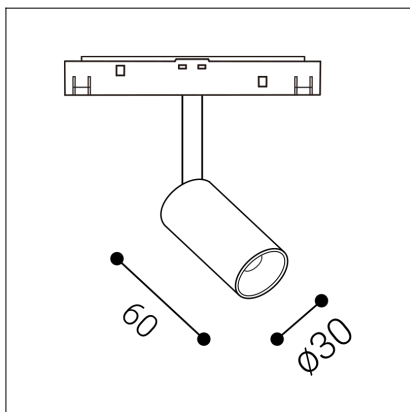

# MAGO III XS, B

<b>Code:</b>	6095873
<b>Color:</b>	BLACK / 9005
<b>Material:</b>	ALUMINIUM/PMMA
<b>Color temperature:</b>	2700K/3300K/4000K
<b>Lumen output:</b>	240lm
<b>Efficacy:</b>	80lm/W
<b>Color rendering index:</b>	90+
<b>SDCM:</b>	< 3
<b>Light beam angle:</b>	36°
<b>Light Source:</b>	LED
<b>Dimmable:</b>	ON/OFF
<b>LED lifetime:</b>	L80B20 50.000h
<b>Driver:</b>	120 mA
<b>Voltage / Frequency:</b>	48V DC
<b>Dimensions luminaire:</b>	d30x60 mm
<b>Product weight kg:</b>	0.2
<b>Packing carton:</b>	36
<b>Package dimensions:</b>	195x145x40 mm