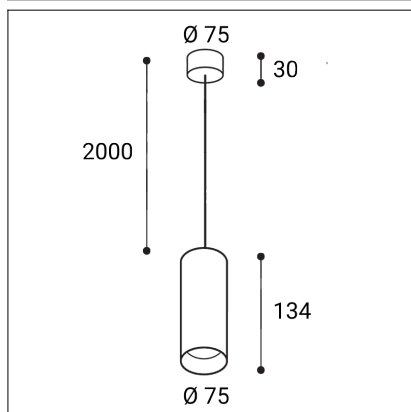

# TINY II L Z, CF

<b>Code:</b>	3480558D
<b>Color:</b>	COFFEE / 8025
<b>Material:</b>	ALUMINIUM/PMMA
<b>Power:</b>	8W
<b>Color temperature:</b>	3000K/3500K/4000K
<b>Lumen output:</b>	720lm
<b>Efficacy:</b>	90lm/W
<b>Color rendering index:</b>	90+
<b>SDCM:</b>	< 3
<b>Light beam angle:</b>	38°
<b>Light Source:</b>	LED
<b>Dimmable:</b>	DALI/PUSH
<b>LED lifetime:</b>	L80 B20 50.000h
<b>Driver:</b>	200 mA
<b>Voltage / Frequency:</b>	220-240V AC, 50-60Hz
<b>Dimensions luminaire:</b>	d75x134 mm
<b>Product weight kg:</b>	0.6
<b>Length suspension:</b>	2000 mm
<b>Package dimensions:</b>	80x80x115+140x120x70 mm