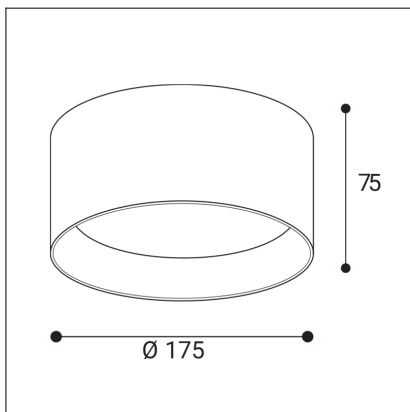

ZETA ON L, B

Code:	1481423DT
Color:	BLACK / 9017
Material:	ALUMINIUM/PMMA
Power:	14-20W
Color temperature:	2700K
Lumen output:	1260-1800lm
Efficacy:	90lm/W
Color rendering index:	90+
SDCM:	< 3
Light beam angle:	90°
Light Source:	LED
Dimmable:	TRIAC
LED lifetime:	L80B20 50.000h
Driver:	350-500 mA
Voltage / Frequency:	220-240V AC, 50-60Hz
Dimensions luminaire:	d175x75 mm
Product weight kg:	0.9
Package dimensions:	190x190x95 mm
Remark:	wall mountable - yes / switching driver 14-16-18-20W