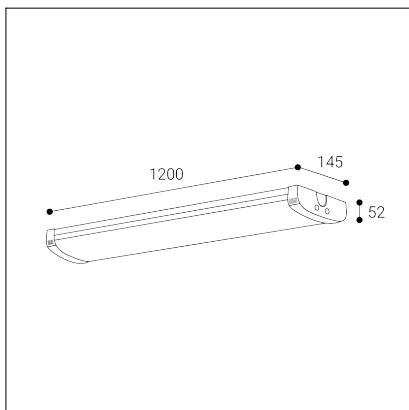

RUDY 120

Code: 1222551D
Color: WHITE / 9016
Material: METAL/PC
Power: 28W
Color temperature: 3000K/3500K/4000K
Lumen output: 3920lm
Efficacy: 140lm/W
Color rendering index: 80+
SDCM: < 3
Light beam angle: 120°
Light Source: LED
Dimmable: DALI/PUSH
LED lifetime: L80B20 50.000h
Driver: 350 mA
Voltage / Frequency: 220-240V AC, 50-60Hz
Dimensions luminaire: 1200x145x52 mm
Product weight kg: 2.5
Packing carton: 1
Package dimensions: 1210x155x60 mm

wall mountable - yes