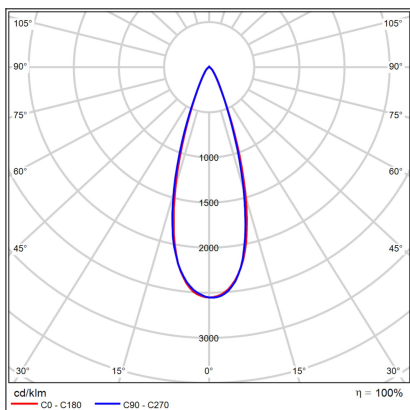

TINY II L, B

Code:	1480523D
Color:	BLACK / 9017
Material:	ALUMINIUM/PMMA
Power:	8W
Color temperature:	2700K
Lumen output:	720lm
Efficacy:	90lm/W
Color rendering index:	90+
SDCM:	< 3
Light beam angle:	38°
Light Source:	LED
Dimmable:	DALI/PUSH
LED lifetime:	L80 B20 50.000h
Driver:	200 mA
Voltage / Frequency:	220-240V AC, 50-60Hz
Dimensions luminaire:	d75x134 mm
Product weight kg:	0.5
Package dimensions:	80x80x115 mm
Remark:	wall mountable - yes