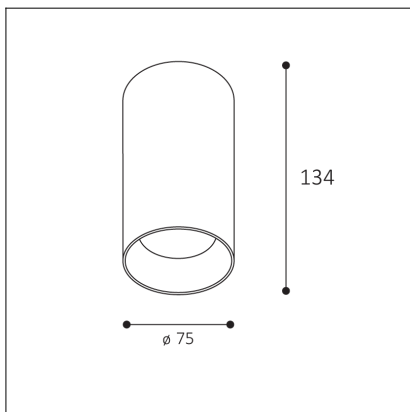

TINY II L, B

Code:	1480523D
Color:	BLACK / 9017
Material:	ALUMINIUM/PMMA
Power:	8W
Color temperature:	2700K
Lumen output:	720lm
Efficacy:	90lm/W
Color rendering index:	90+
SDCM:	< 3
Light beam angle:	38°
Light Source:	LED
Dimmable:	DALI/PUSH
LED lifetime:	L80 B20 50.000h
Driver:	200 mA
Voltage / Frequency:	220-240V AC, 50-60Hz
Dimensions luminaire:	d75x134 mm
Product weight kg:	0.5
Package dimensions:	80x80x115 mm
Remark:	wall mountable - yes