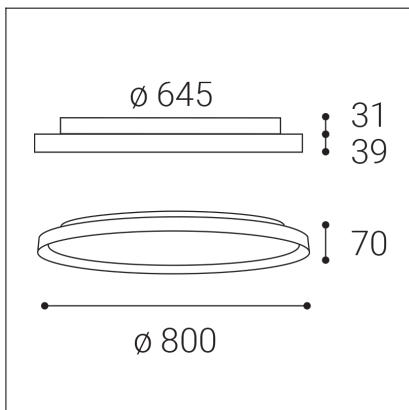

# MOON 80, BCH

**Code:** 12750737DT

**Color:** BLACK/CHAMPAGNE / 9017/1036

**Material:** METAL/PMMA

**Power:** 88W (76+12)

**Color temperature:** 2700K/3000K/4000K

**Lumen output:** 5320+840lm

**Efficacy:** 70lm/W

**Color rendering index:** 90+

**SDCM:** < 3

**Light beam angle:** 160°

**Light Source:** LED

**Dimmable:** TRIAC

**LED lifetime:** L80B20 50.000h

**Driver:** 2x 950 + 300 mA

**Voltage / Frequency:** 220-240V AC, 50-60Hz

**Dimensions luminaire:** d800x70 mm

**Product weight kg:** 8.9

**Package dimensions:** 860x860x95 mm

**Remark:** wall mountable - yes