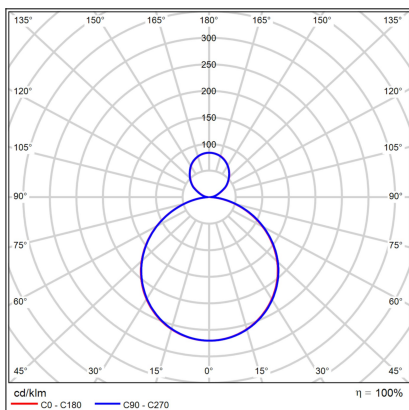

# MOON 80, BCH

**Code:** 12750737DT

**Color:** BLACK/CHAMPAGNE / 9017/1036

**Material:** METAL/PMMA

**Power:** 88W (76+12)

**Color temperature:** 2700K/3000K/4000K

**Lumen output:** 5320+840lm

**Efficacy:** 70lm/W

**Color rendering index:** 90+

**SDCM:** < 3

**Light beam angle:** 160°

**Light Source:** LED

**Dimmable:** TRIAC

**LED lifetime:** L80B20 50.000h

**Driver:** 2x 950 + 300 mA

**Voltage / Frequency:** 220-240V AC, 50-60Hz

**Dimensions luminaire:** d800x70 mm

**Product weight kg:** 8.9

**Package dimensions:** 860x860x95 mm

**Remark:** wall mountable - yes