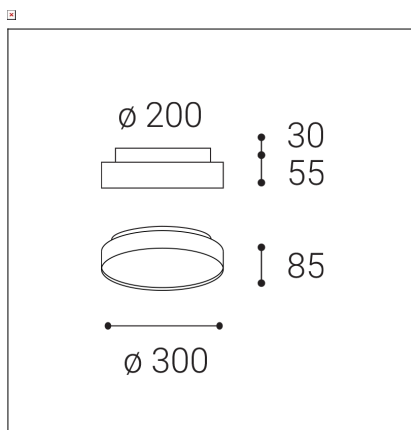

TORO 30 P/N, CF

Code:	1276678DT
Color:	COFFEE / 8025
Material:	ALUMINIUM/PC
Power:	20+5W
Color temperature:	2700K/3000K/4000K
Lumen output:	1500+375lm
Efficacy:	75lm/W
Color rendering index:	90+
SDCM:	< 3
Light beam angle:	160°
Light Source:	LED
Dimmable:	TRIAC
LED lifetime:	L80B20 50.000h
Driver:	500 + 150 mA
Voltage / Frequency:	220-240V AC, 50-60Hz
Dimensions luminaire:	d300x55 + 30 mm
Product weight kg:	2
Package dimensions:	340x340x110 mm
Remark:	wall mountable - yes