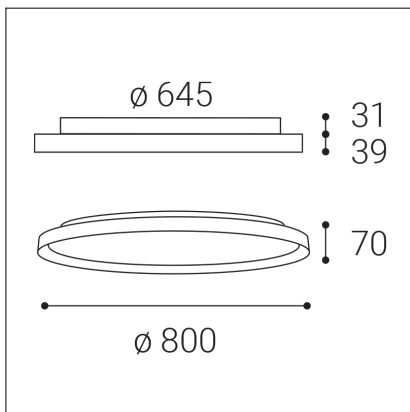

MOON 80, W

Code: 1275071DT
Color: WHITE / 9003
Material: METAL/PMMA
Power: 88W (76+12)
Color temperature: 2700K/3000K/4000K
Lumen output: 5320+840lm
Efficacy: 70lm/W
Color rendering index: 90+
SDCM: < 3
Light beam angle: 160°
Light Source: LED
Dimmable: TRIAC
LED lifetime: L80B20 50.000h
Driver: 2x 950 + 300 mA
Voltage / Frequency: 220-240V AC, 50-60Hz
Dimensions luminaire: d800x70 mm
Product weight kg: 8.9
Package dimensions: 860x860x95 mm
Remark: wall mountable - yes