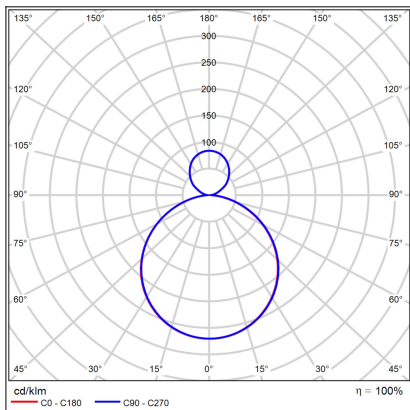

MOON 80, W

Code: 1275071DT
Color: WHITE / 9003
Material: METAL/PMMA
Power: 88W (76+12)
Color temperature: 2700K/3000K/4000K
Lumen output: 5320+840lm
Efficacy: 70lm/W
Color rendering index: 90+
SDCM: < 3
Light beam angle: 160°
Light Source: LED
Dimmable: TRIAC
LED lifetime: L80B20 50.000h
Driver: 2x 950 + 300 mA
Voltage / Frequency: 220-240V AC, 50-60Hz
Dimensions luminaire: d800x70 mm
Product weight kg: 8.9
Package dimensions: 860x860x95 mm
Remark: wall mountable - yes