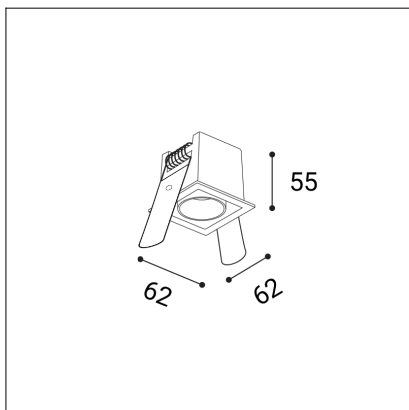

# RIVA MAXI 1, B

<b>Code:</b>	2560653DT
<b>Color:</b>	BLACK / 9005
<b>Material:</b>	ALUMINIUM/PC
<b>Power:</b>	5W
<b>Color temperature:</b>	3000K/3500K/4000K
<b>Lumen output:</b>	400lm
<b>Efficacy:</b>	80lm/W
<b>Color rendering index:</b>	90+
<b>SDCM:</b>	< 3
<b>Light beam angle:</b>	50°
<b>Light Source:</b>	LED
<b>Dimmable:</b>	TRIAC
<b>LED lifetime:</b>	L80B20 50.000h
<b>Driver:</b>	150 mA
<b>Voltage / Frequency:</b>	220-240V AC, 50-60Hz
<b>Dimensions luminaire:</b>	62x62x55 mm
<b>Installation hole:</b>	55 x 55 mm
<b>Product weight kg:</b>	0.2
<b>Package dimensions:</b>	105x90x70 mm