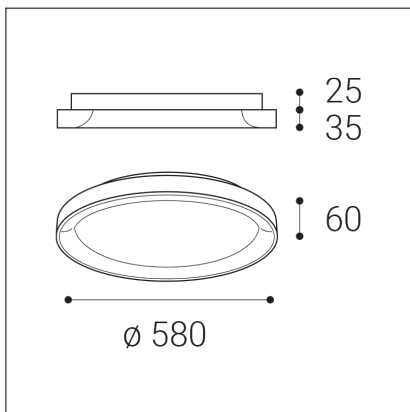

BELLA SLIM 58, B

Code: 1273173D

Color: BLACK / 9017

Material: ALUMINIUM/PMMA

Power: 48W

Color temperature: 2700K/3000K/4000K

Lumen output: 3360lm

Efficacy: 70lm/W

Dimensions luminaire: d580x60 mm

Product weight kg: 3.5

Package dimensions: 620x620x90 mm

Remark: wall mountable - yes