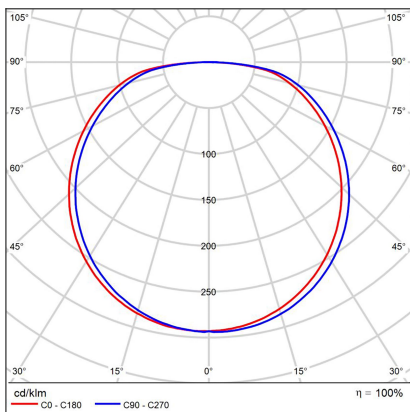

BELLA SLIM 58, B

Code: 1273173D

Color: BLACK / 9017

Material: ALUMINIUM/PMMA

Power: 48W

Color temperature: 2700K/3000K/4000K

Lumen output: 3360lm

Efficacy: 70lm/W

Color rendering index: 90+

SDCM: < 3

Light beam angle: 160°

Light Source: LED

Dimmable: DALI/PUSH

LED lifetime: L80B20 50.000h

Driver: 1200 mA

Voltage / Frequency: 220-240V AC, 50-60Hz

Dimensions luminaire: d580x60 mm

Product weight kg: 3.5

Package dimensions: 620x620x90 mm

Remark: wall mountable - yes