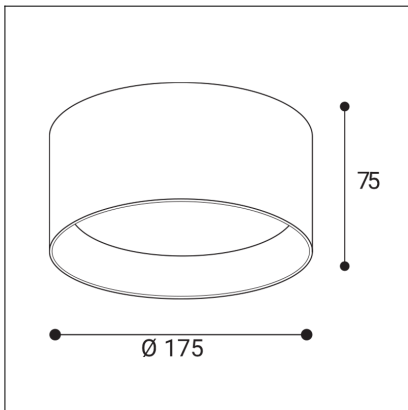

# ZETA ON L, CF

<b>Code:</b>	1481458D
<b>Color:</b>	COFFEE / 8025
<b>Material:</b>	ALUMINIUM/PMMA
<b>Power:</b>	20W
<b>Color temperature:</b>	3000K/3500K/4000K
<b>Lumen output:</b>	1800lm
<b>Efficacy:</b>	90lm/W
<b>Color rendering index:</b>	90+
<b>SDCM:</b>	< 3
<b>Light beam angle:</b>	90°
<b>Light Source:</b>	LED
<b>Dimmable:</b>	DALI/PUSH
<b>LED lifetime:</b>	L80B20 50.000h
<b>Driver:</b>	500 mA
<b>Voltage / Frequency:</b>	220-240V AC, 50-60Hz
<b>Dimensions luminaire:</b>	d175x75 mm
<b>Product weight kg:</b>	0.9
<b>Package dimensions:</b>	190x190x95 mm
<b>Remark:</b>	wall mountable - yes