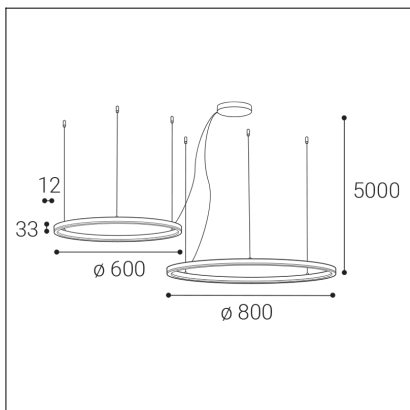

CIRCLE SET 2 P-Z, N

Code: 3274676DT

Color: NICKEL / 7032

Material: ALUMINIUM/PMMA

Power: 104W

Color temperature: 2700K/3000K/4000K

Lumen output: 9260lm

Efficacy: 89lm/W

Color rendering index: 90+

SDCM: < 3

Light beam angle: 160°

Light Source: LED

Dimmable: TRIAC

LED lifetime: L80B20 50.000h

Driver: 2x 750 + 1050 mA

Voltage / Frequency: 220-240V AC, 50-60Hz

Dimensions luminaire: d600+d800x33 mm

Product weight kg: 3.5

Packing carton: 1

Length suspension: 5000 mm

Package dimensions: 870x870x115 mm