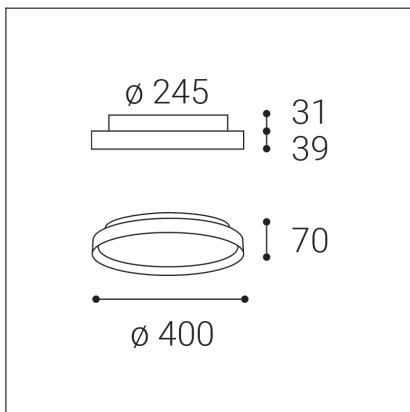

# MOON 40, W

<b>Code:</b> 1274871D
<b>Color:</b> WHITE / 9003
<b>Material:</b> METAL/PMMA
<b>Power:</b> 36W (30+6)
<b>Color temperature:</b> 2700K/3000K/4000K
<b>Lumen output:</b> 2100+420lm
<b>Efficacy:</b> 70lm/W
<b>Color rendering index:</b> 90+
<b>SDCM:</b> < 3
<b>Light beam angle:</b> 160°
<b>Light Source:</b> LED
<b>Dimmable:</b> DALI/PUSH
<b>LED lifetime:</b> L80B20 50.000h
<b>Driver:</b> 750 + 150 mA
<b>Voltage / Frequency:</b> 220-240V AC, 50-60Hz
<b>Dimensions luminaire:</b> d400x70 mm
<b>Product weight kg:</b> 2.9
<b>Package dimensions:</b> 460x460x95 mm
<b>Remark:</b> wall mountable - yes