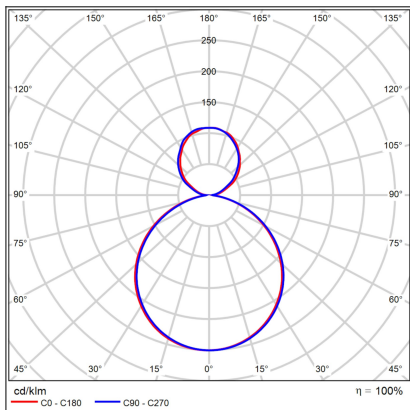

# MOON 40, W

<b>Code:</b> 1274871D
<b>Color:</b> WHITE / 9003
<b>Material:</b> METAL/PMMA
<b>Power:</b> 36W (30+6)
<b>Color temperature:</b> 2700K/3000K/4000K
<b>Lumen output:</b> 2100+420lm
<b>Efficacy:</b> 70lm/W
<b>Color rendering index:</b> 90+
<b>SDCM:</b> < 3
<b>Light beam angle:</b> 160°
<b>Light Source:</b> LED
<b>Dimmable:</b> DALI/PUSH
<b>LED lifetime:</b> L80B20 50.000h
<b>Driver:</b> 750 + 150 mA
<b>Voltage / Frequency:</b> 220-240V AC, 50-60Hz
<b>Dimensions luminaire:</b> d400x70 mm
<b>Product weight kg:</b> 2.9
<b>Package dimensions:</b> 460x460x95 mm
<b>Remark:</b> wall mountable - yes