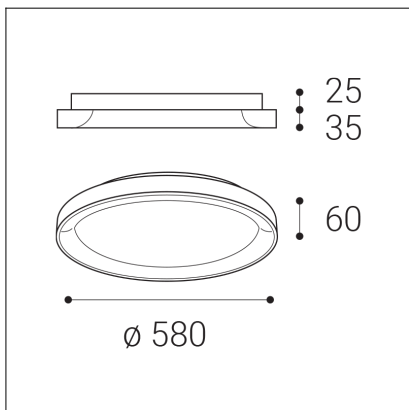

BELLA SLIM 58, N

Code:	1273176D
Color:	NICKEL / 7032
Material:	ALUMINIUM/PMMA
Power:	48W
Color temperature:	2700K/3000K/4000K
Lumen output:	3360lm
Efficacy:	70lm/W
Color rendering index:	90+
SDCM:	< 3
Light beam angle:	160°
Light Source:	LED
Dimmable:	DALI/PUSH
LED lifetime:	L80B20 50.000h
Driver:	1200 mA
Voltage / Frequency:	220-240V AC, 50-60Hz
Dimensions luminaire:	d580x60 mm
Product weight kg:	3.5
Package dimensions:	620x620x90 mm
Remark:	wall mountable - yes