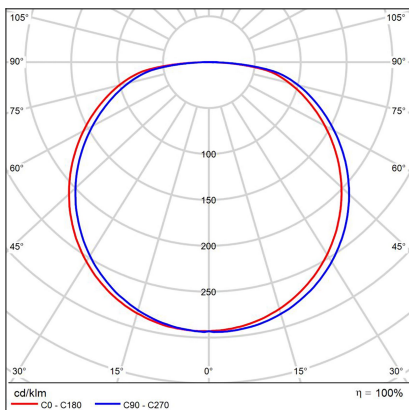

BELLA SLIM 58, N

Code:	1273176D
Color:	NICKEL / 7032
Material:	ALUMINIUM/PMMA
Power:	48W
Color temperature:	2700K/3000K/4000K
Lumen output:	3360lm
Efficacy:	70lm/W
Color rendering index:	90+
SDCM:	< 3
Light beam angle:	160°
Light Source:	LED
Dimmable:	DALI/PUSH
LED lifetime:	L80B20 50.000h
Driver:	1200 mA
Voltage / Frequency:	220-240V AC, 50-60Hz
Dimensions luminaire:	d580x60 mm
Product weight kg:	3.5
Package dimensions:	620x620x90 mm
Remark:	wall mountable - yes