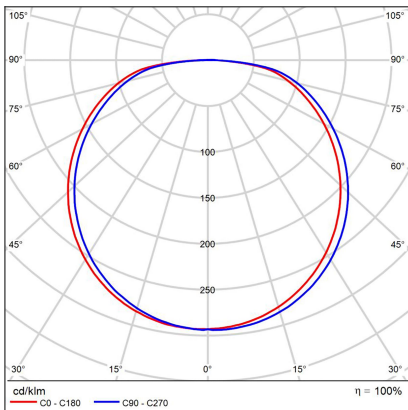

# BELLA SLIM 28, G

<b>Code:</b>	1274577D
<b>Color:</b>	GOLD / 1036
<b>Material:</b>	ALUMINIUM/PMMA
<b>Power:</b>	20W
<b>Color temperature:</b>	2700K/3000K/4000K
<b>Lumen output:</b>	1400lm
<b>Efficacy:</b>	70lm/W
<b>Color rendering index:</b>	90+
<b>SDCM:</b>	< 3
<b>Light beam angle:</b>	160°
<b>Light Source:</b>	LED
<b>Dimmable:</b>	DALI/PUSH
<b>LED lifetime:</b>	L80B20 50.000h
<b>Driver:</b>	500 mA
<b>Voltage / Frequency:</b>	220-240V AC, 50-60Hz
<b>Dimensions luminaire:</b>	d280x60 mm
<b>Product weight kg:</b>	1.4
<b>Package dimensions:</b>	320x320x70 mm
<b>Remark:</b>	wall mountable - yes