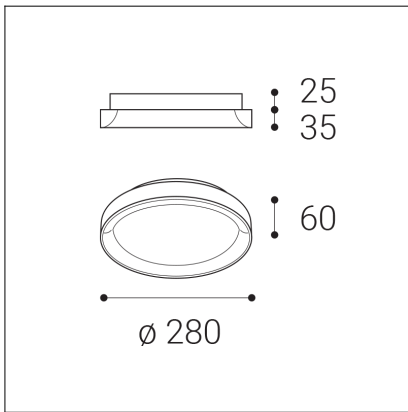

# BELLA SLIM 28, G

<b>Code:</b>	1274577D
<b>Color:</b>	GOLD / 1036
<b>Material:</b>	ALUMINIUM/PMMA
<b>Power:</b>	20W
<b>Color temperature:</b>	2700K/3000K/4000K
<b>Lumen output:</b>	1400lm
<b>Efficacy:</b>	70lm/W
<b>Color rendering index:</b>	90+
<b>SDCM:</b>	< 3
<b>Light beam angle:</b>	160°
<b>Light Source:</b>	LED
<b>Dimmable:</b>	DALI/PUSH
<b>LED lifetime:</b>	L80B20 50.000h
<b>Driver:</b>	500 mA
<b>Voltage / Frequency:</b>	220-240V AC, 50-60Hz
<b>Dimensions luminaire:</b>	d280x60 mm
<b>Product weight kg:</b>	1.4
<b>Package dimensions:</b>	320x320x70 mm
<b>Remark:</b>	wall mountable - yes