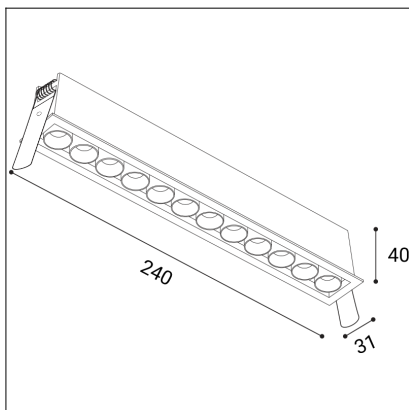

RIVA MINI 12, B

Code: 2560353
Color: BLACK / 9005
Material: ALUMINIUM/PC
Power: 20W
Color temperature: 3000K/3500K/4000K
Lumen output: 1600lm
Efficacy: 80lm/W
Color rendering index: 90+
SDCM: < 3
Light beam angle: 38°
Light Source: LED
Dimmable: ON/OFF
LED lifetime: L80B20 50.000h
Driver: 500 mA
Voltage / Frequency: 220-240V AC, 50-60Hz
Dimensions luminaire: 240x31x40 mm
Installation hole: 236 x 27 mm
Product weight kg: 0.35
Packing carton: 25
Package dimensions: 265x60x55 mm