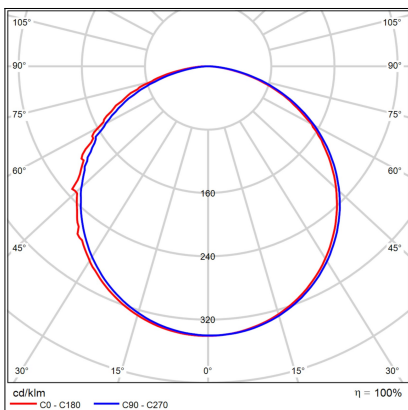

MONO SLIM 80, W

Code:	1274471
Color:	WHITE / 9003
Material:	METAL/PMMA
Power:	80W
Color temperature:	2700K/3000K/4000K
Lumen output:	5600lm
Efficacy:	70lm/W
Color rendering index:	90+
SDCM:	< 3
Light beam angle:	160°
Light Source:	LED
Dimmable:	ON/OFF
LED lifetime:	L80B20 50.000h
Driver:	2x 950 mA
Voltage / Frequency:	220-240V AC, 50-60Hz
Dimensions luminaire:	d800x60 mm
Product weight kg:	5.1
Packing carton:	1
Package dimensions:	840x840x85 mm