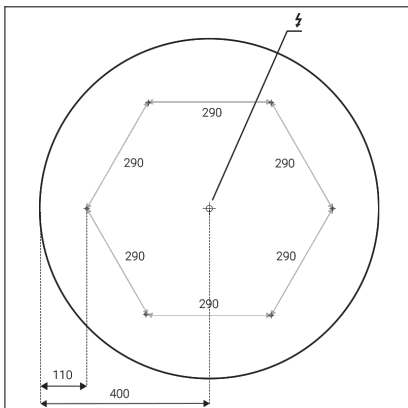

MONO SLIM 80, W

Code:	1274471
Color:	WHITE / 9003
Material:	METAL/PMMA
Power:	80W
Color temperature:	2700K/3000K/4000K
Lumen output:	5600lm
Efficacy:	70lm/W
Color rendering index:	90+
SDCM:	< 3
Light beam angle:	160°
Light Source:	LED
Dimmable:	ON/OFF
LED lifetime:	L80B20 50.000h
Driver:	2x 950 mA
Voltage / Frequency:	220-240V AC, 50-60Hz
Dimensions luminaire:	d800x60 mm
Product weight kg:	5.1
Packing carton:	1
Package dimensions:	840x840x85 mm