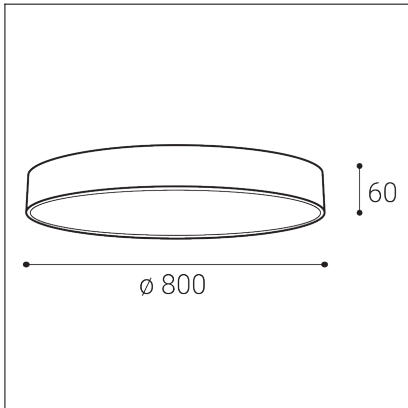

MONO SLIM 80, W

Code:	1274471
Color:	WHITE / 9003
Material:	METAL/PMMA
Power:	80W
Color temperature:	2700K/3000K/4000K
Lumen output:	5600lm
Efficacy:	70lm/W
Color rendering index:	90+
SDCM:	< 3
Light beam angle:	160°
Light Source:	LED
Dimmable:	ON/OFF
LED lifetime:	L80B20 50.000h
Driver:	2x 950 mA
Voltage / Frequency:	220-240V AC, 50-60Hz
Dimensions luminaire:	d800x60 mm
Product weight kg:	5.1
Packing carton:	1
Package dimensions:	840x840x85 mm