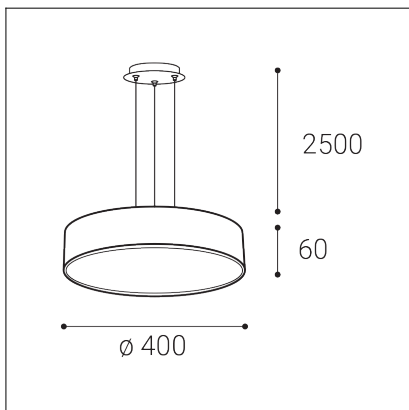

MONO SLIM 40 P-Z, B

Code: 3274273D

Color: BLACK / 9017

Material: METAL/PMMA

Power: 30W

Color temperature: 2700K/3000K/4000K

Lumen output: 2100lm

Efficacy: 70lm/W

Color rendering index: 90+

SDCM: < 3

Light beam angle: 160°

Light Source: LED

Dimmable: DALI/PUSH

LED lifetime: L80B20 50.000h

Driver: 750 mA

Voltage / Frequency: 220-240V AC, 50-60Hz

Dimensions luminaire: d400x60 mm

Product weight kg: 2.5

Packing carton: 1

Length suspension: 2500 mm

Package dimensions: 435x435x85 mm