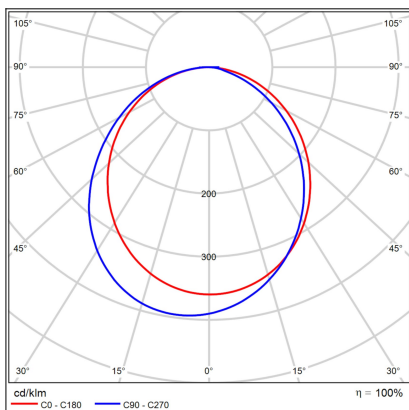

MONO SLIM 40 P-Z, B

Code: 3274273D

Color: BLACK / 9017

Material: METAL/PMMA

Power: 30W

Color temperature: 2700K/3000K/4000K

Lumen output: 2100lm

Efficacy: 70lm/W

Color rendering index: 90+

SDCM: < 3

Light beam angle: 160°

Light Source: LED

Dimmable: DALI/PUSH

LED lifetime: L80B20 50.000h

Driver: 750 mA

Voltage / Frequency: 220-240V AC, 50-60Hz

Dimensions luminaire: d400x60 mm

Product weight kg: 2.5

Packing carton: 1

Length suspension: 2500 mm

Package dimensions: 435x435x85 mm