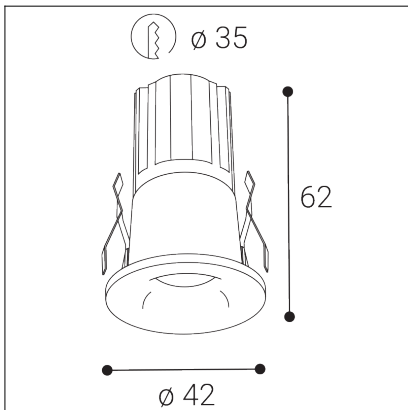

SPOT MINI C, W

Code: 2050451
Color: WHITE / 9010
Material: ALUMINIUM/PMMA
Power: 7W
Color temperature: 3000K/3500K/4000K
Lumen output: 490lm
Efficacy: 70lm/W
Color rendering index: 90+
SDCM: < 3
Light beam angle: 30°
Light Source: LED
Dimmable: ON/OFF
LED lifetime: L80B20 50.000h
Driver: 150 mA
Voltage / Frequency: 220-240V AC, 50-60Hz
Dimensions luminaire: d42x62 mm
Package dimensions: 100x100x130 mm